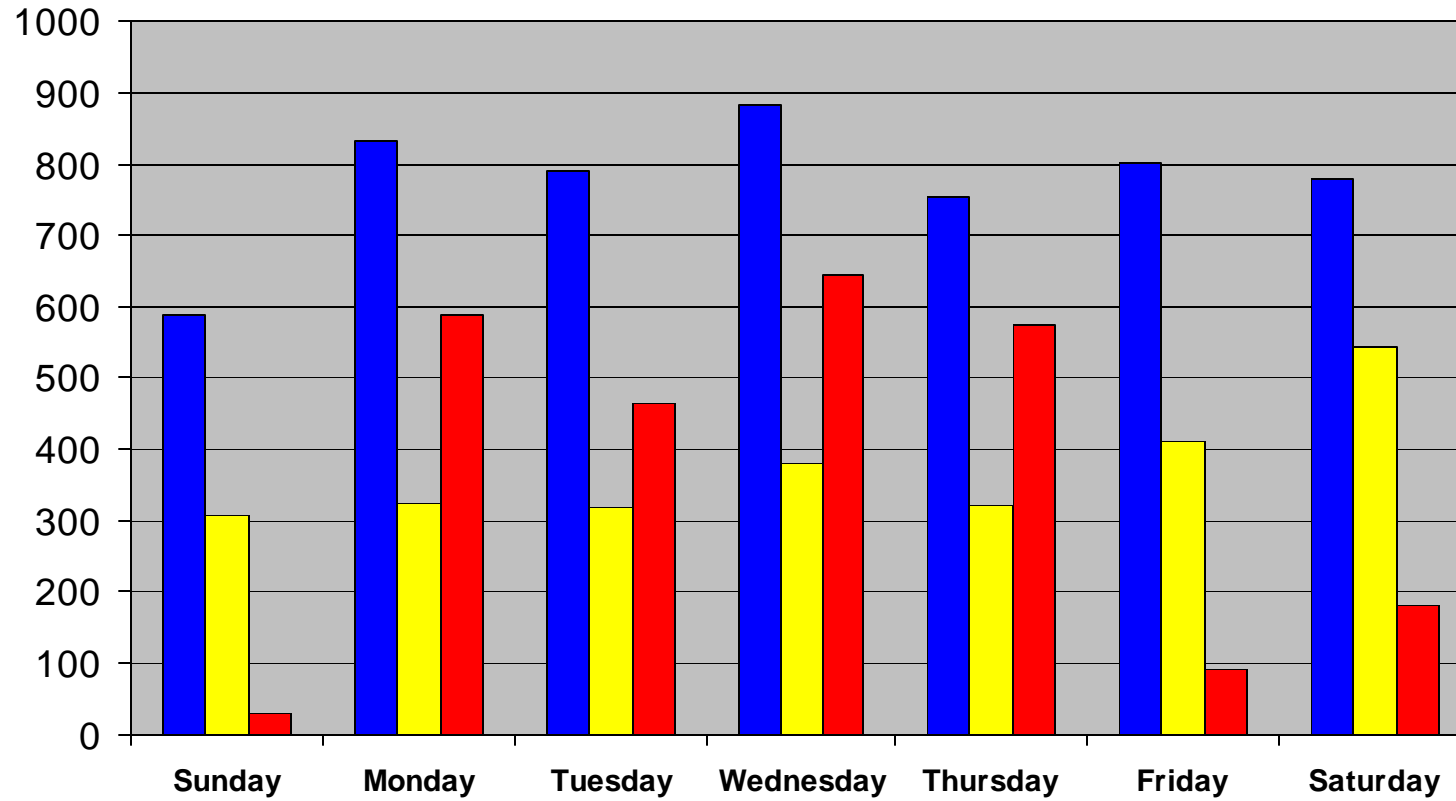

CAPISTRANO BAY DISTRICT

Gate Activity Report

FEBRUARY / 2009

	SUNDAY	MONDAY	TUESDAY	WEDNESDAY	THURSDAY	FRIDAY	SATURDAY	Grand Totals

Day Shift - 0600 to 1400								
Residents	302	320	302	324	322	325	338	
Visitors	160	132	121	154	143	161	290	
Services	23	500	401	560	527	48	150	
Day Shift - Totals	485	952	824	1038	992	534	778	5603

Swing Shift - 1400 to 2200								
Residents	265	490	460	527	403	426	393	
Visitors	139	185	189	217	164	213	225	
Services	0	79	54	80	38	39	23	
Swing Shift - Totals	404	754	703	824	605	678	641	4609

Grave Shift - 2200 to 0600								
Residents	22	22	29	32	29	51	48	
Visitors	7	8	8	9	14	38	30	
Services	8	10	8	6	10	6	8	
Grave Shift - Totals	37	40	45	47	53	95	86	403

Daily Totals	926	1746	1572	1909	1650	1307	1505	10615
Daily Totals RESIDENTS	589	832	791	883	754	802	779	5430
Daily Totals VISITORS	306	325	318	380	321	412	545	2607
Daily Totals SERVICES	31	589	463	646	575	93	181	2578

CAPISTRANO BAY DISTRICT FEBRUARY 2009 Main Gate Daily Totals