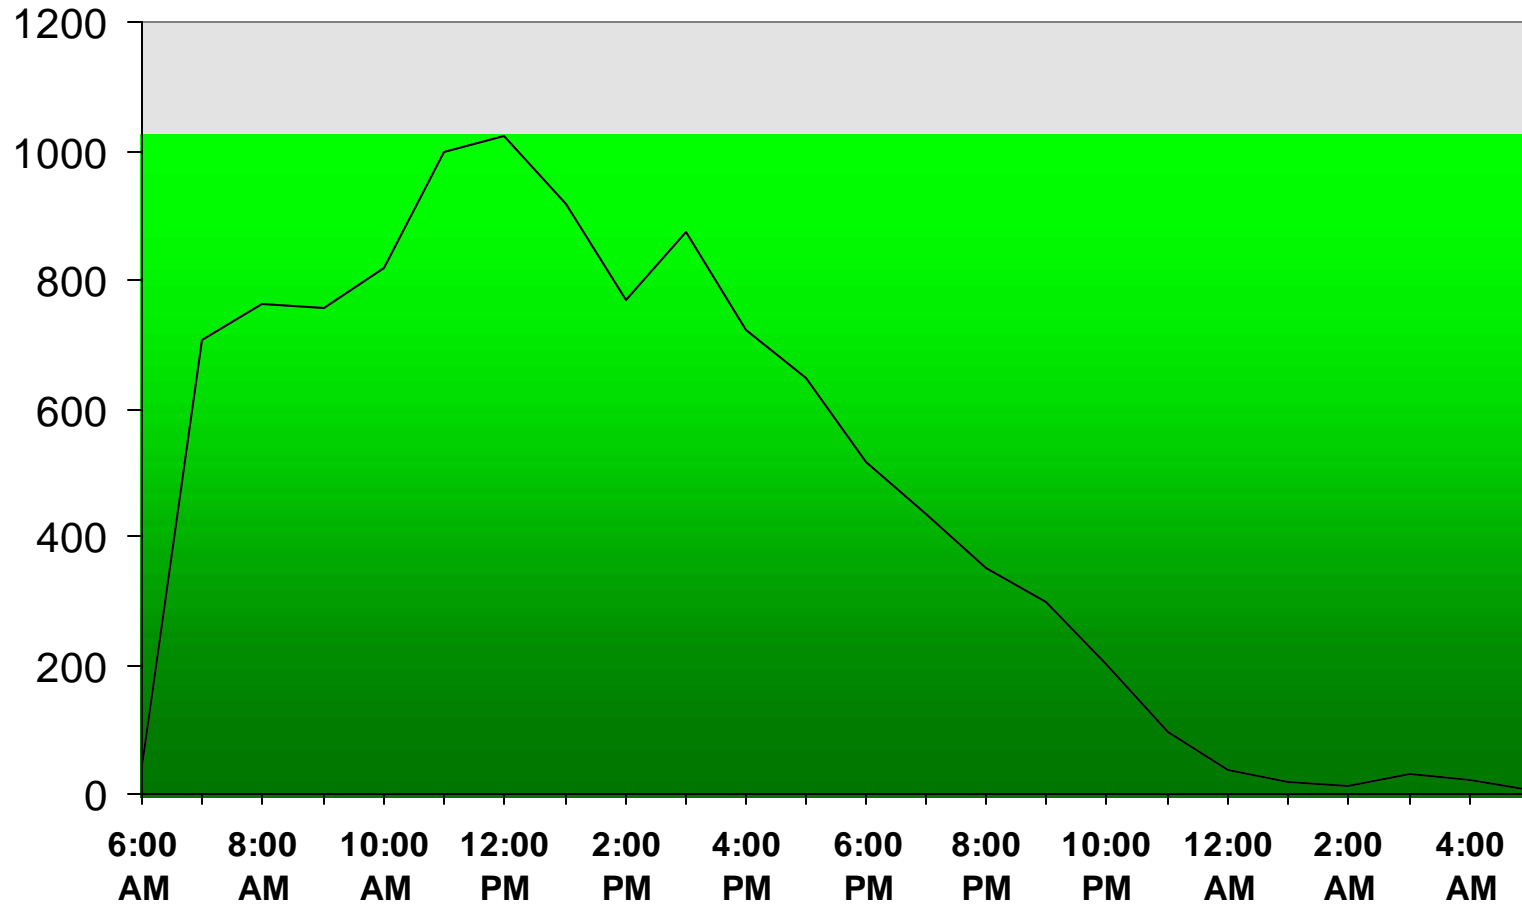

CAPISTRANO BAY DISTRICT
FEBRUARY 2009
Main Gate Hourly Traffic Flow