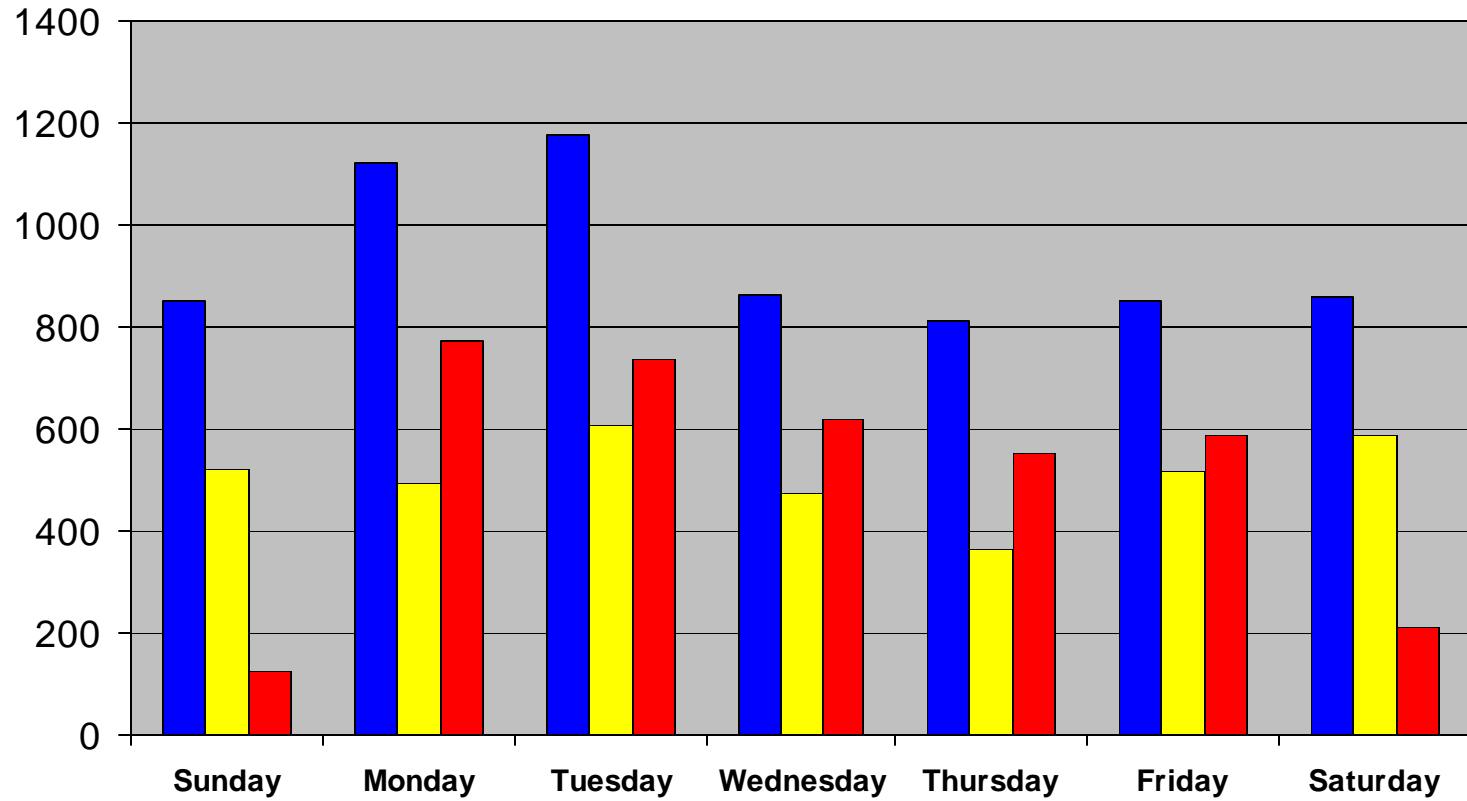

CAPISTRANO BAY DISTRICT

Gate Activity Report

MARCH 2009

	SUNDAY	MONDAY	TUESDAY	WEDNESDAY	THURSDAY	FRIDAY	SATURDAY	Grand Totals

Day Shift - 0600 to 1400								
Residents	365	434	441	337	321	393	388	
Visitors	233	194	186	184	148	197	264	
Services	44	660	639	542	499	540	166	
Day Shift - Totals	642	1288	1266	1063	968	1130	818	7175

Swing Shift - 1400 to 2200								
Residents	444	650	688	499	454	382	389	
Visitors	272	290	389	281	205	277	267	
Services	68	105	88	69	43	37	33	
Swing Shift - Totals	784	1045	1165	849	702	696	689	5930

Grave Shift - 2200 to 0600								
Residents	44	40	47	29	38	77	83	
Visitors	15	10	33	8	11	42	57	
Services	14	10	8	8	8	8	11	
Grave Shift - Totals	73	60	88	45	57	127	151	601

Daily Totals	1499	2393	2519	1957	1727	1953	1658	13706
Daily Totals RESIDENTS	853	1124	1176	865	813	852	860	6543
Daily Totals VISITORS	520	494	608	473	364	516	588	3563
Daily Totals SERVICES	126	775	735	619	550	585	210	3600

CAPISTRANO BAY DISTRICT
MARCH 2009 Main Gate Daily Totals