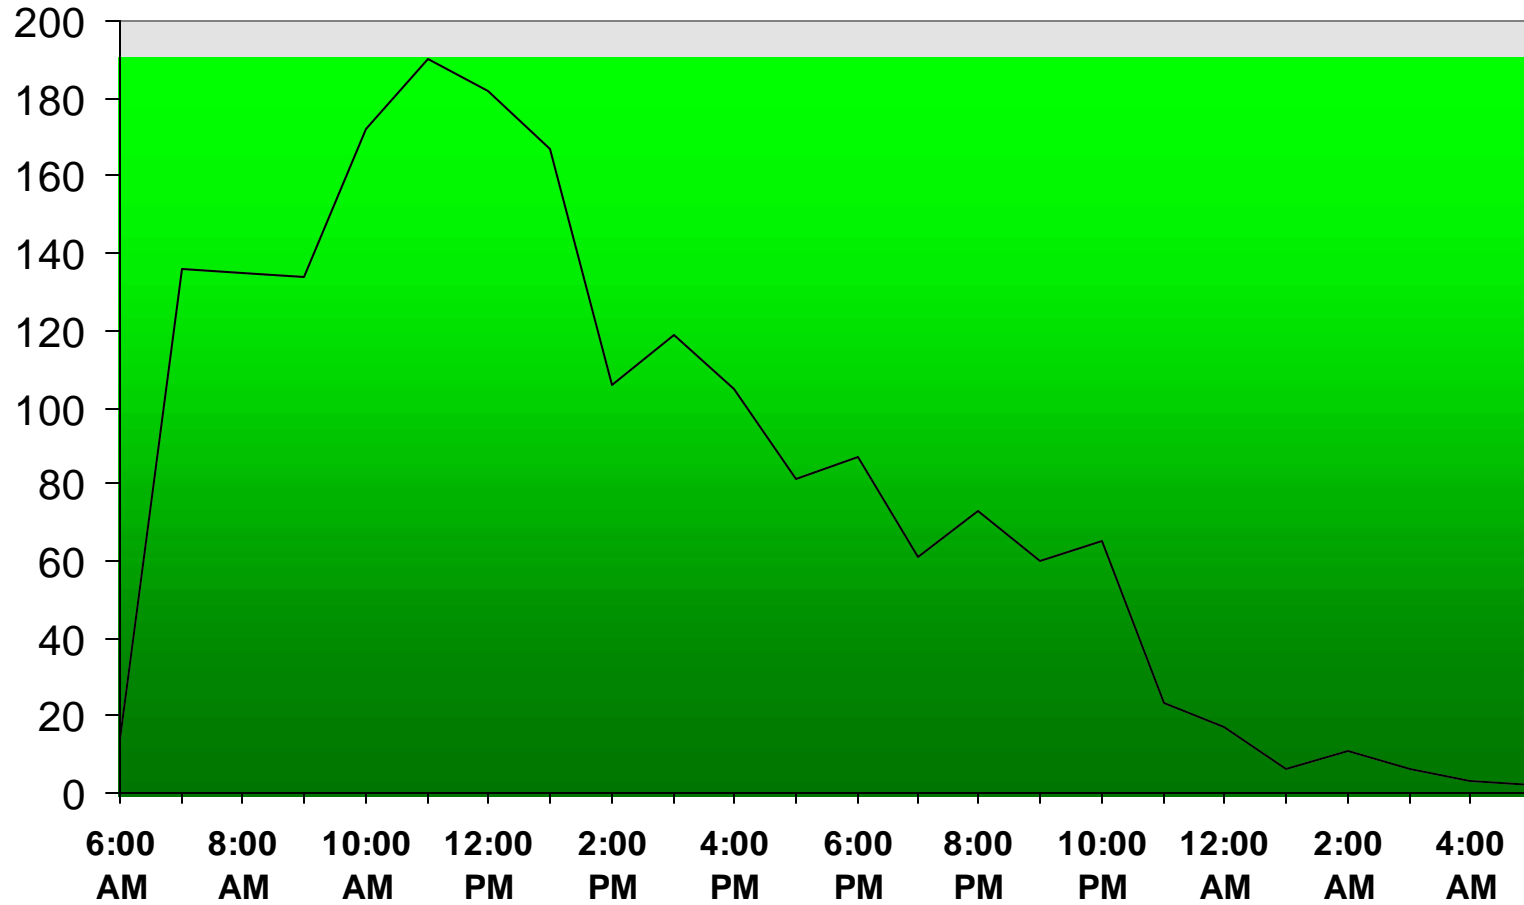

CAPISTRANO BAY DISTRICT
MARCH 2009
Main Gate Hourly Traffic Flow