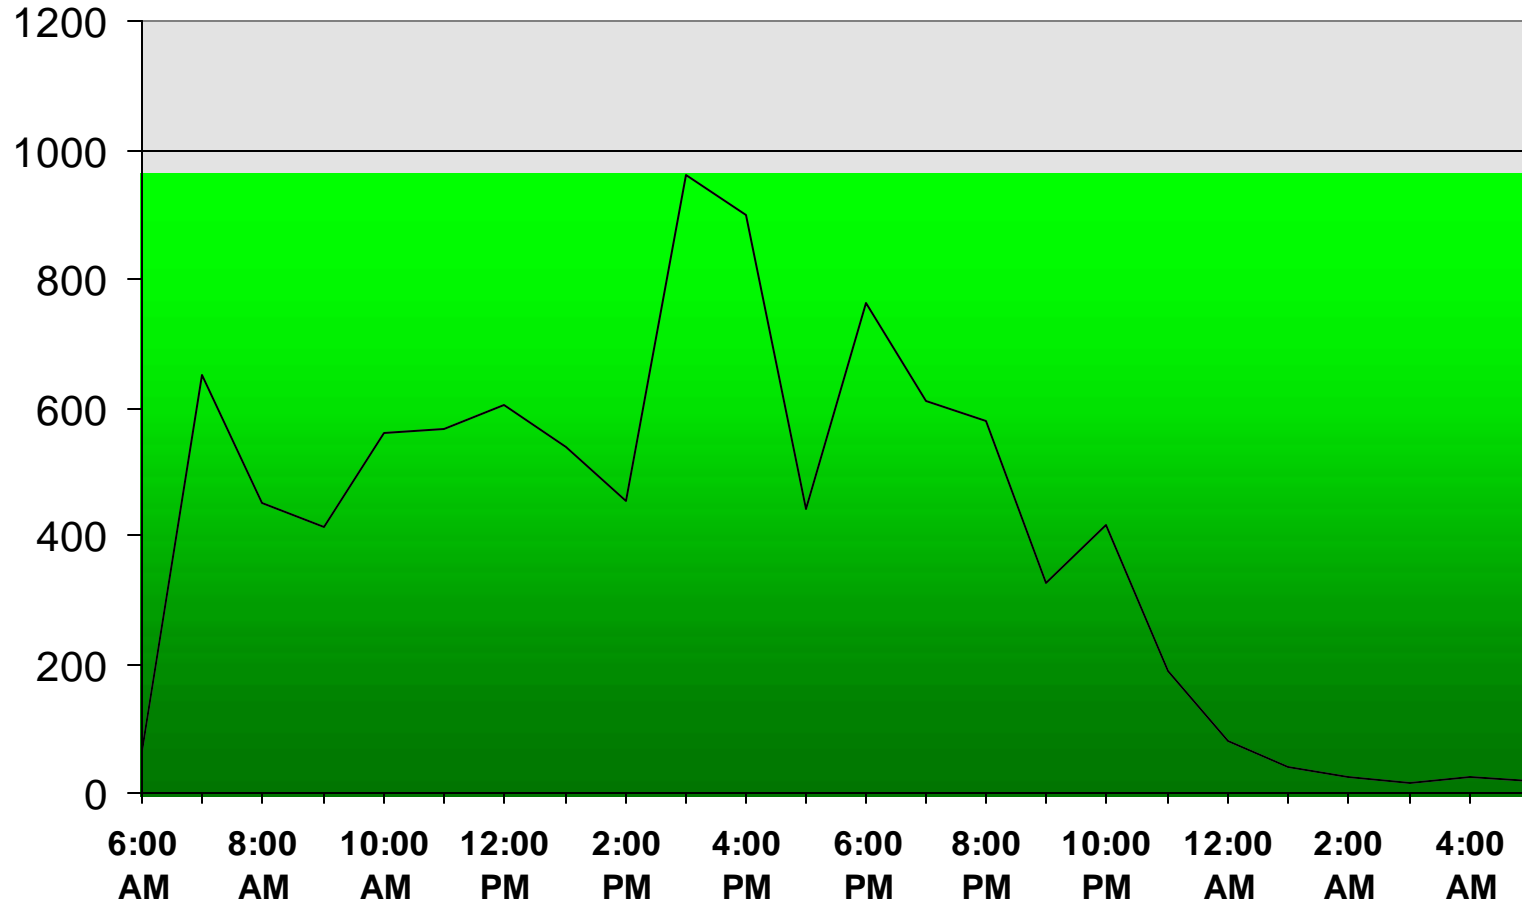

CAPISTRANO BAY DISTRICT
SEPTEMBER 2009
Main Gate Hourly Traffic Flow