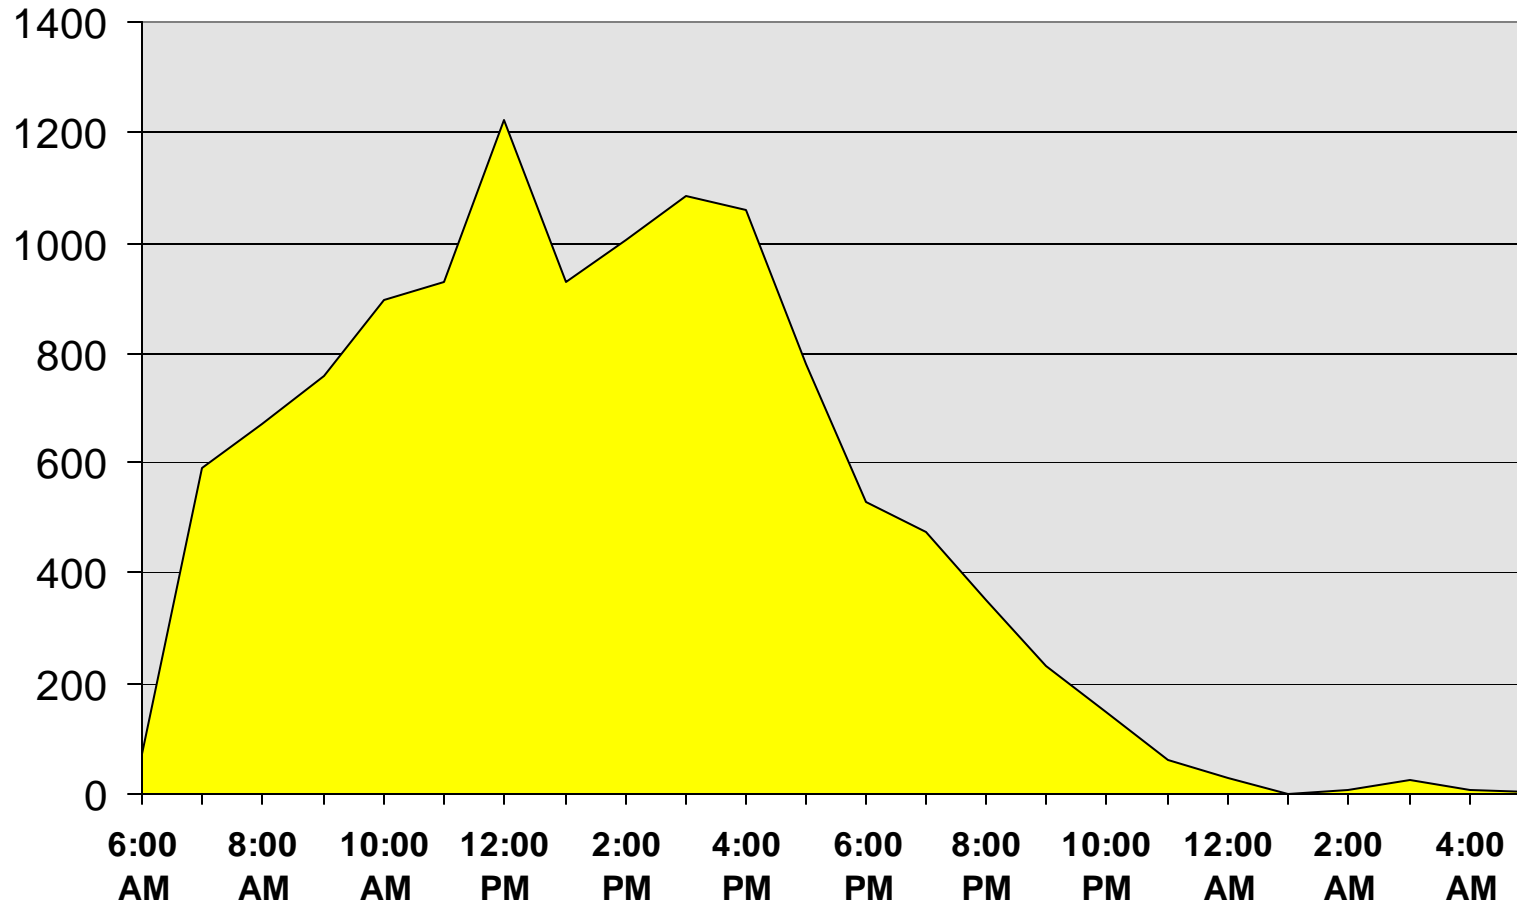

CAPISTRANO BAY DISTRICT
NOVEMBER 2009
Main Gate Hourly Traffic Flow