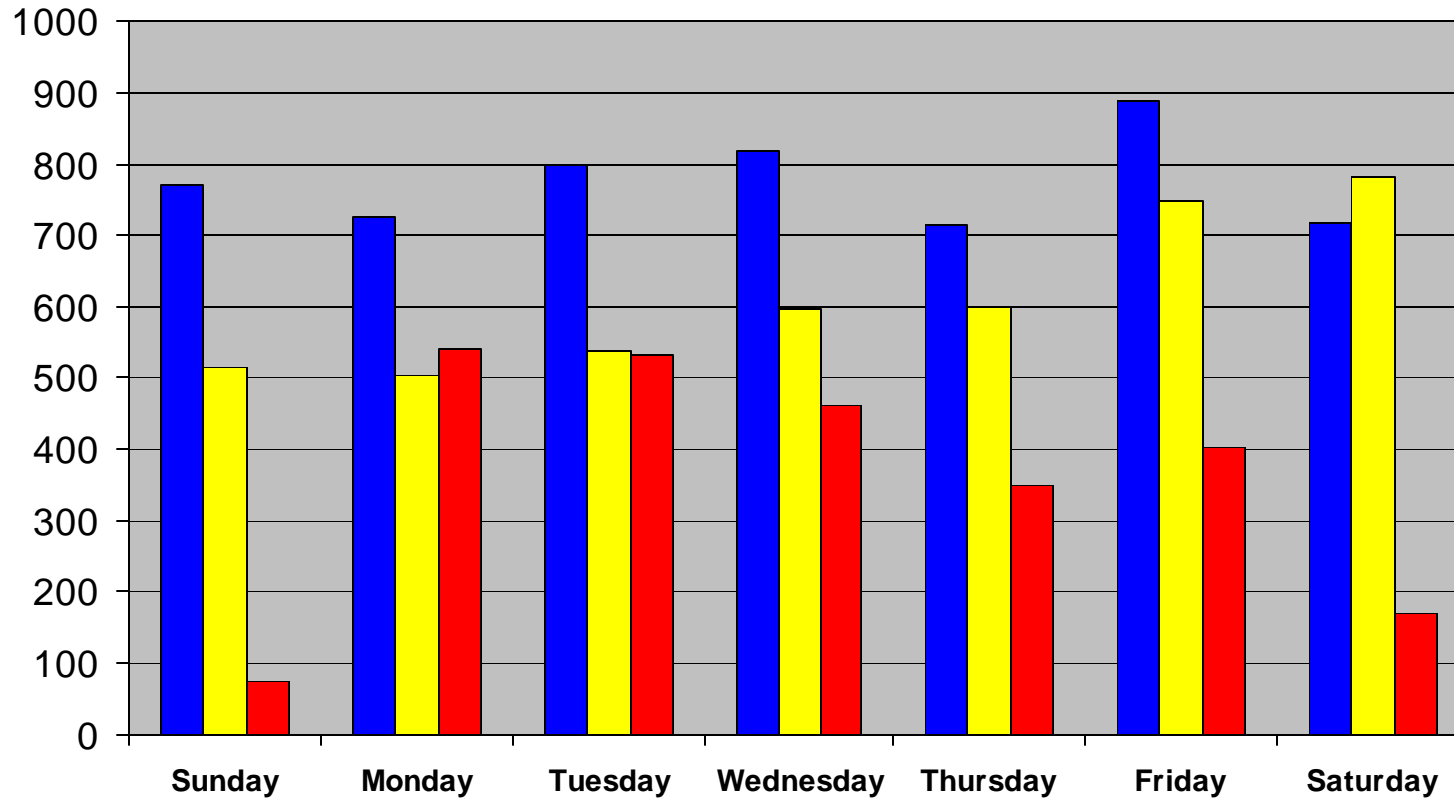

CAPISTRANO BAY DISTRICT

Gate Activity Report

NOVEMBER 2009

	SUNDAY	MONDAY	TUESDAY	WEDNESDAY	THURSDAY	FRIDAY	SATURDAY	Grand Totals
Day Shift - 0600 to 1400								
Residents	340	285	311	318	294	342	256	
Visitors	290	160	158	172	247	244	281	
Services	37	448	456	410	293	350	146	
Day Shift - Totals	667	893	925	900	834	936	683	5838
Swing Shift - 1400 to 2200								
Residents	411	413	460	478	388	446	356	
Visitors	195	316	351	396	321	460	427	
Services	29	84	72	47	51	52	25	
Swing Shift - Totals	635	813	883	921	760	958	808	5778
Grave Shift - 2200 to 0600								
Residents	21	28	28	23	33	99	105	
Visitors	28	27	29	29	33	46	73	
Services	9	10	5	4	4	0	0	
Grave Shift - Totals	58	65	62	56	70	145	178	634
Daily Totals	1360	1771	1870	1877	1664	2039	1669	12250
Daily Average RESIDENTS	154.4	145.2	199.75	204.75	178.75	221.75	179.25	1283.85
Daily Average VISITORS	102.6	100.6	134.5	149.25	150.25	187.5	195.25	1019.95
Daily Average SERVICES	15	108.4	133.25	115.25	87	100.5	42.75	602.15

CAPISTRANO BAY DISTRICT
NOVEMBER 2009 Main Gate Daily Totals