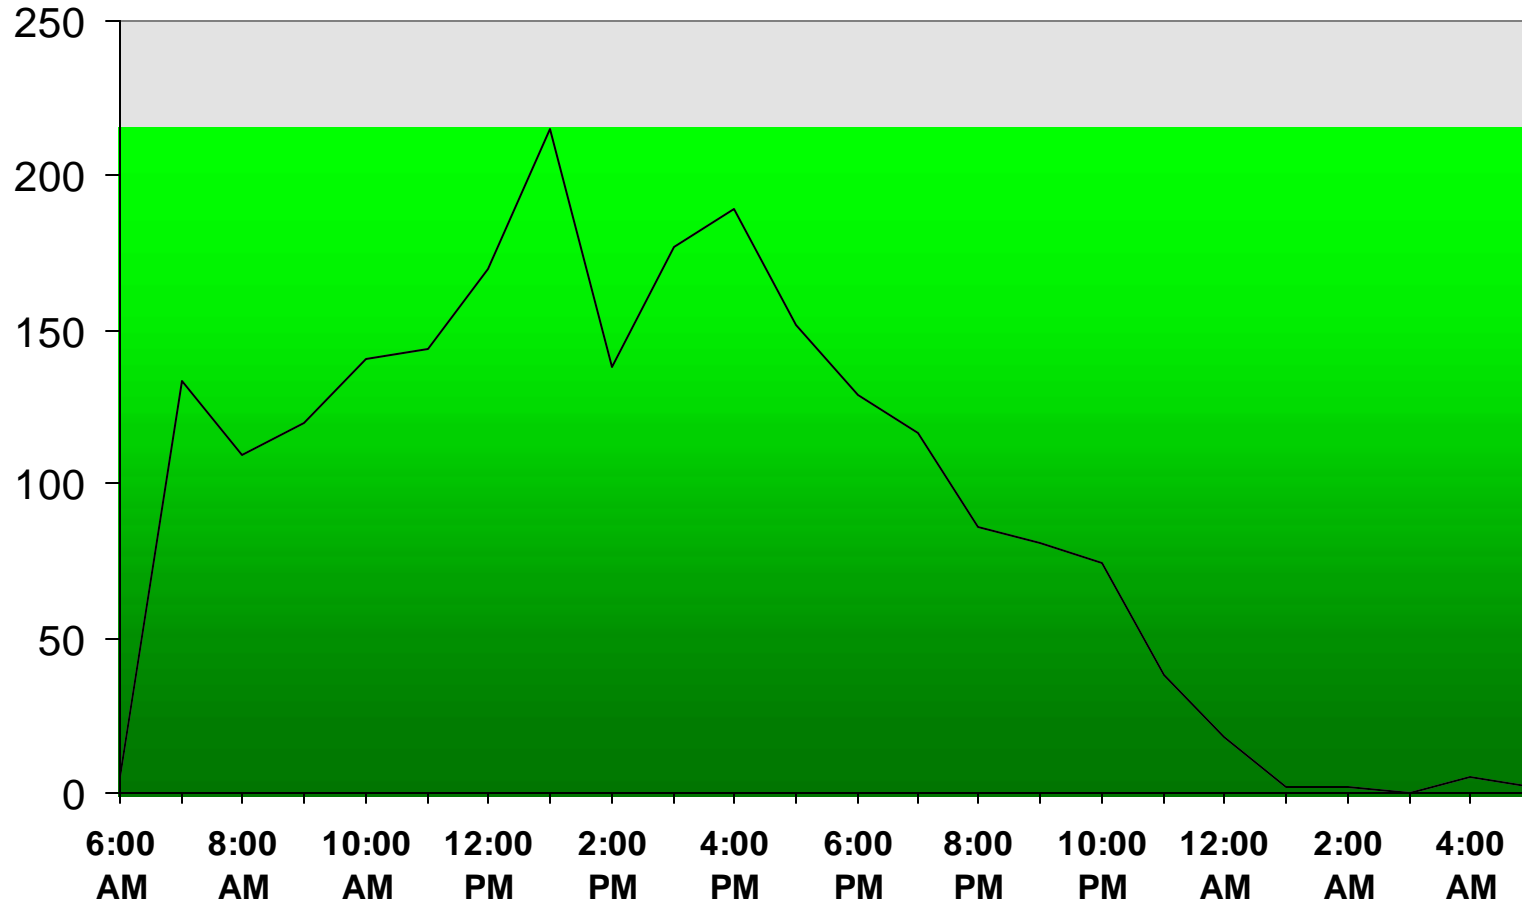

CAPISTRANO BAY DISTRICT
JANUARY 2010
Main Gate Hourly Traffic Flow