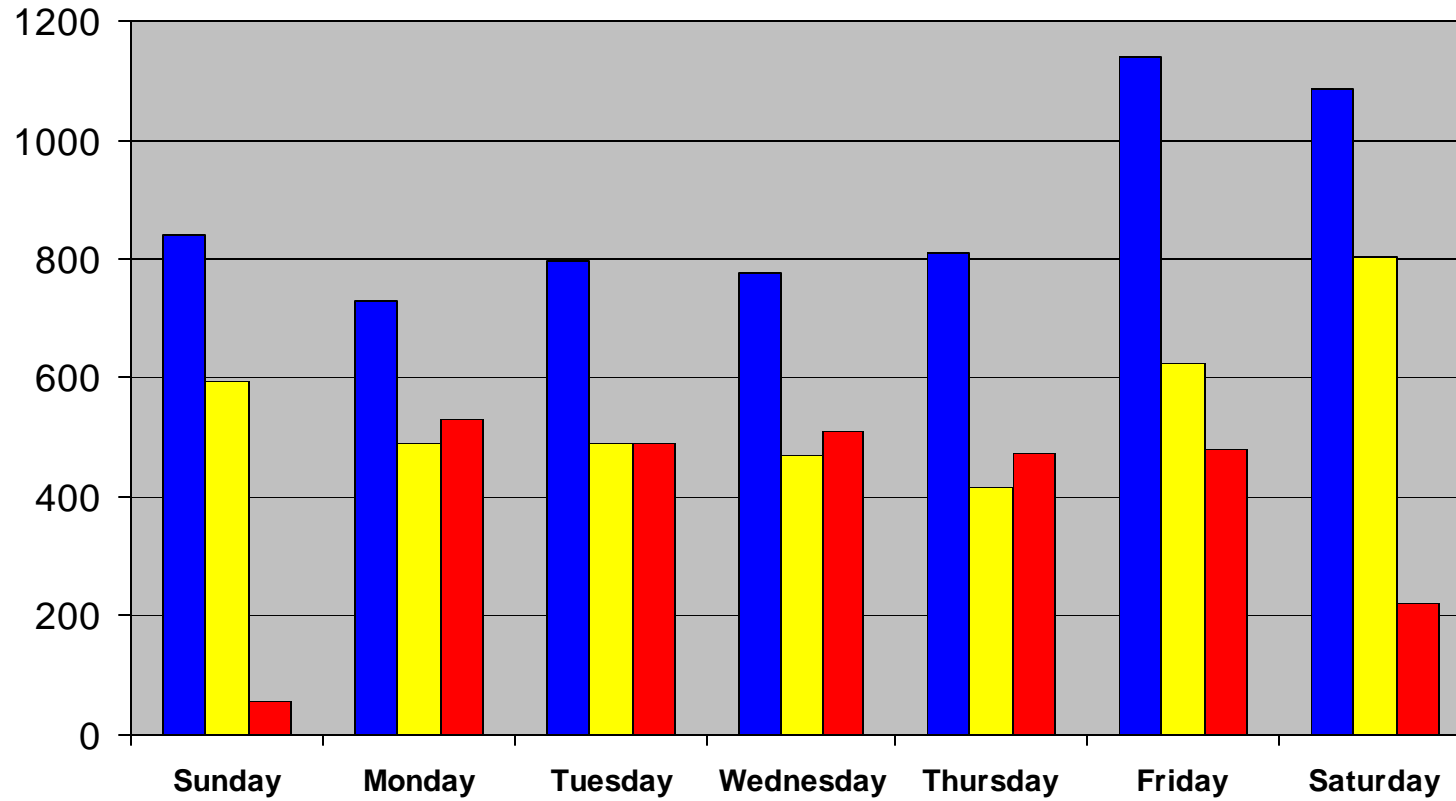

CAPISTRANO BAY DISTRICT

Gate Activity Report

JANUARY 2010

	SUNDAY	MONDAY	TUESDAY	WEDNESDAY	THURSDAY	FRIDAY	SATURDAY	Grand Totals

Day Shift - 0600 to 1400								
Residents	386	296	353	318	280	400	416	
Visitors	303	141	155	137	160	203	347	
Services	38	443	417	418	376	425	192	
Day Shift - Totals	727	880	925	873	816	1028	955	6204

Swing Shift - 1400 to 2200								
Residents	429	422	424	438	503	651	599	
Visitors	266	334	321	311	231	365	431	
Services	12	81	69	86	93	54	30	
Swing Shift - Totals	707	837	814	835	827	1070	1060	6150

Grave Shift - 2200 to 0600								
Residents	27	14	22	21	27	89	70	
Visitors	25	14	15	20	24	54	25	
Services	6	4	4	4	4	2	0	
Grave Shift - Totals	58	32	41	45	55	145	95	471

Daily Totals	1492	1749	1780	1753	1698	2243	2110	12825
Daily Averages RESIDENTS	168	183	200	194	203	228	217	1393
Daily Averages VISITORS	119	122	123	117	104	124	161	870
Daily Averages SERVICES	11	132	123	127	118	96	44	652

CAPISTRANO BAY DISTRICT
JANUARY 2010 Main Gate Daily Totals