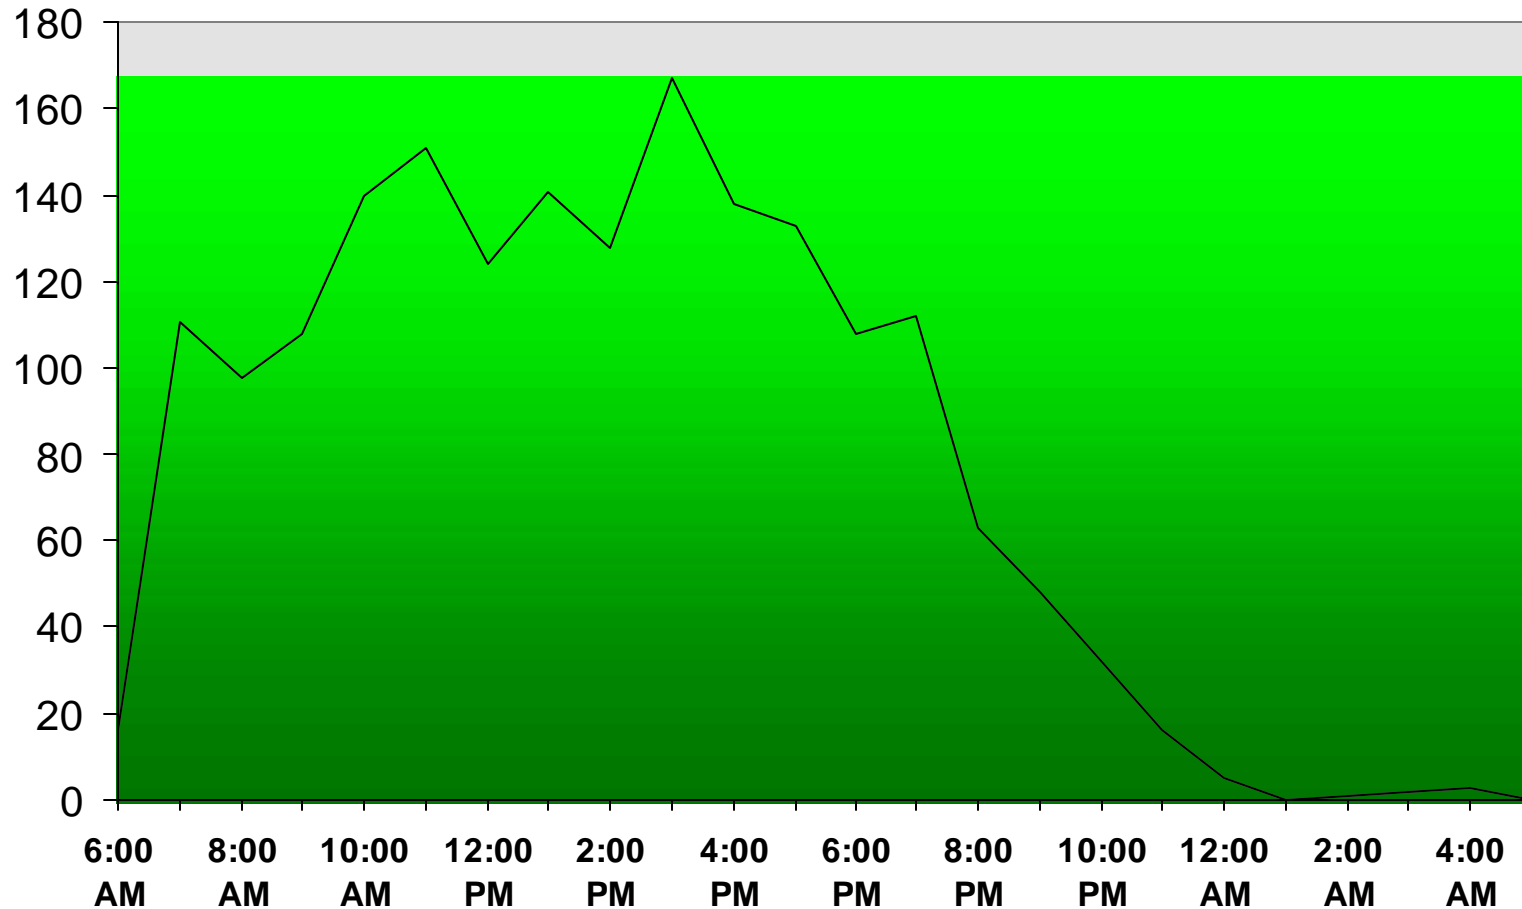

CAPISTRANO BAY DISTRICT
FEBRUARY 2010
Main Gate Hourly Traffic Flow