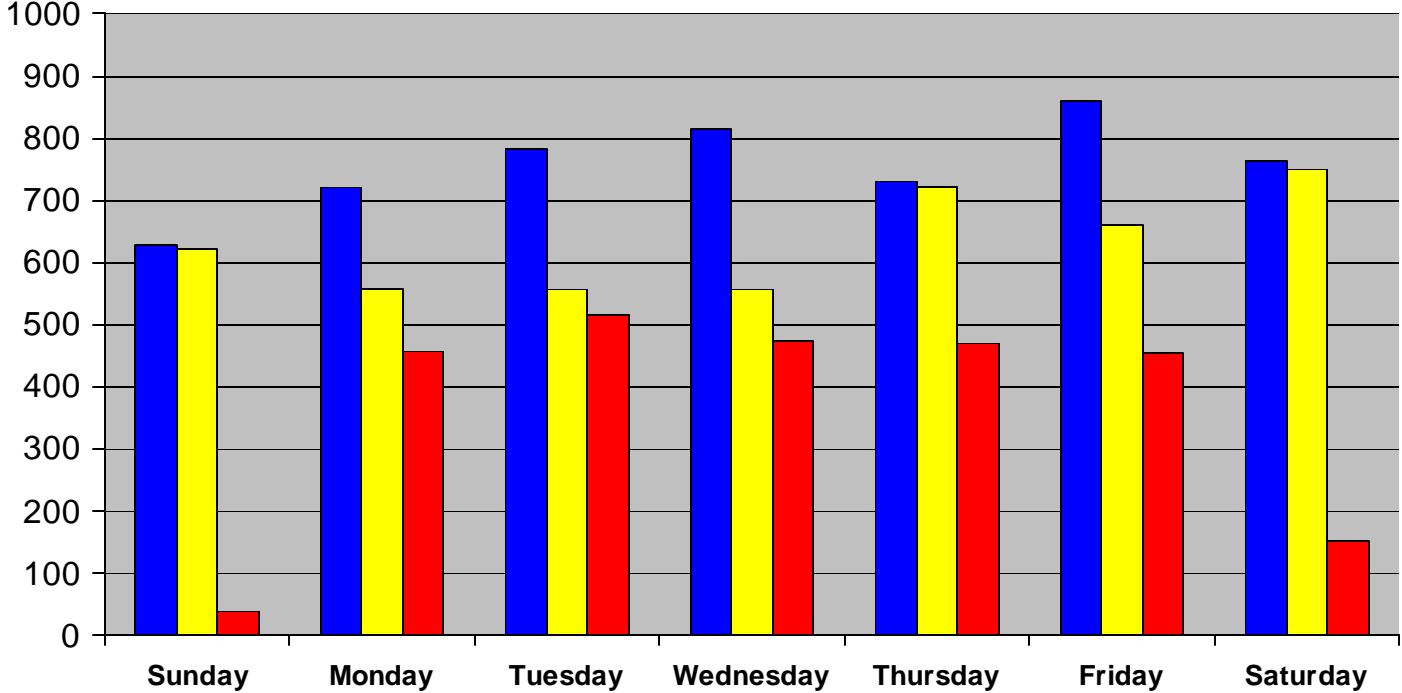

CAPISTRANO BAY DISTRICT

Gate Activity Report

FEBRUARY 2010

	SUNDAY	MONDAY	TUESDAY	WEDNESDAY	THURSDAY	FRIDAY	SATURDAY	Grand Totals

Day Shift - 0600 to 1400								
Residents	315	291	317	319	272	327	314	
Visitors	277	159	166	178	188	203	287	
Services	26	365	449	392	399	369	116	
Day Shift - Totals	618	815	932	889	859	899	717	5729

Swing Shift - 1400 to 2200								
Residents	290	396	437	467	423	462	361	
Visitors	325	367	360	352	504	430	416	
Services	8	88	63	79	67	87	37	
Swing Shift - Totals	623	851	860	898	994	979	814	6019

Grave Shift - 2200 to 0600								
Residents	24	33	29	29	36	71	89	
Visitors	20	32	31	26	30	28	46	
Services	4	4	4	4	4	0	0	
Grave Shift - Totals	48	69	64	59	70	99	135	544

Daily Totals	1289	1735	1856	1846	1923	1977	1666	12292
Daily Totals RESIDENTS	629	720	783	815	731	860	764	5302
Daily Totals VISITORS	622	558	557	556	722	661	749	4425
Daily Totals SERVICES	38	457	516	475	470	456	153	2565

CAPISTRANO BAY DISTRICT
FEBRUARY 2010 Main Gate Daily Totals