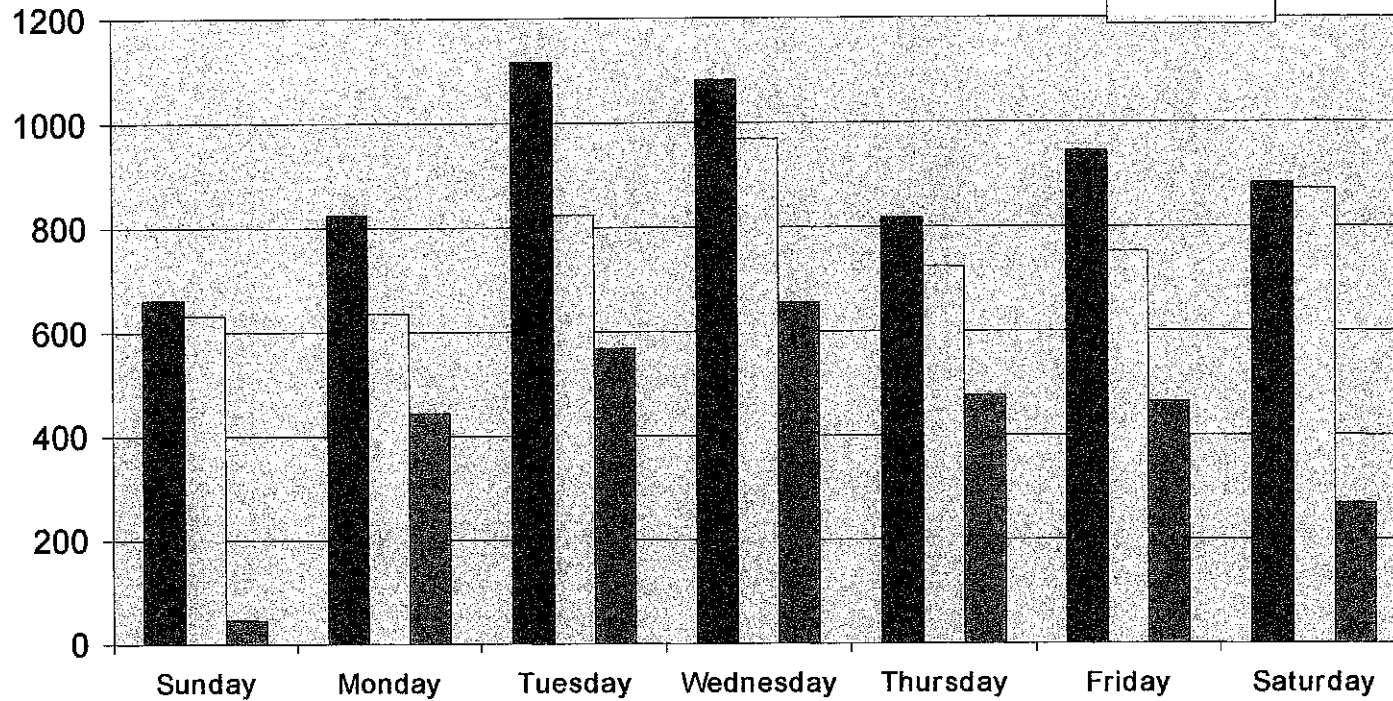

CAPISTRANO BAY
DISTRICT

Monthly Report

Integrity • Vigilance • Helpfulness

JUNE 2010

CAPISTRANO BAY DISTRICT

Gate Activity Report

June 2010

	SUNDAY	MONDAY	TUESDAY	WEDNESDAY	THURSDAY	FRIDAY	SATURDAY	Grand Totals
Day Shift - 0600 to 1400								
Residents	297	321	399	423	300	380	378	
Visitors	226	228	285	289	247	258	297	
Services	17	373	460	478	397	348	202	
Day Shift - Totals	540	922	1144	1190	944	986	877	6603
Swing Shift - 1400 to 2200								
Residents	326	480	685	626	490	476	411	
Visitors	384	373	504	641	454	444	519	
Services	25	67	104	172	75	116	66	
Swing Shift - Totals	735	920	1293	1439	1019	1036	996	7438
Grave Shift - 2200 to 0600								
Residents	38	23	33	33	27	90	94	
Visitors	22	35	35	39	23	51	57	
Services	4	4	4	5	4	0	0	
Grave Shift - Totals	64	62	72	77	54	141	151	621
Daily Totals	1339	1904	2509	2706	2017	2163	2024	14662
Daily Totals RESIDENTS	661	824	1117	1082	817	946	883	6330
Daily Totals VISITORS	632	636	824	969	724	753	873	5411
Daily Totals SERVICES	46	444	568	655	476	464	268	2921

CAPISTRANO BAY DISTRICT June 2010 Main Gate Daily Totals

CAPISTRANO BAY DISTRICT
JUNE 2010
Main Gate Hourly Traffic Flow

CAPISTRANO BAY DISTRICT

Incident Summary Report

June-2010

REPORT DATE	TIME	CLASSIFICATION	INCIDENT LOCATION	PERSON(S) NOTIFIED	POLICE	COMMENTS
6-6-10	08:30 am	Resident complaint about fire ring at 35537	35545 Beach Road	Don Russel	No	Fire Ring Violation Reported
6-28-10	08:00 am	Resident report of unattended bike	35821 Beach Road	Don Russel	No	Bicycle taken to District Mgr