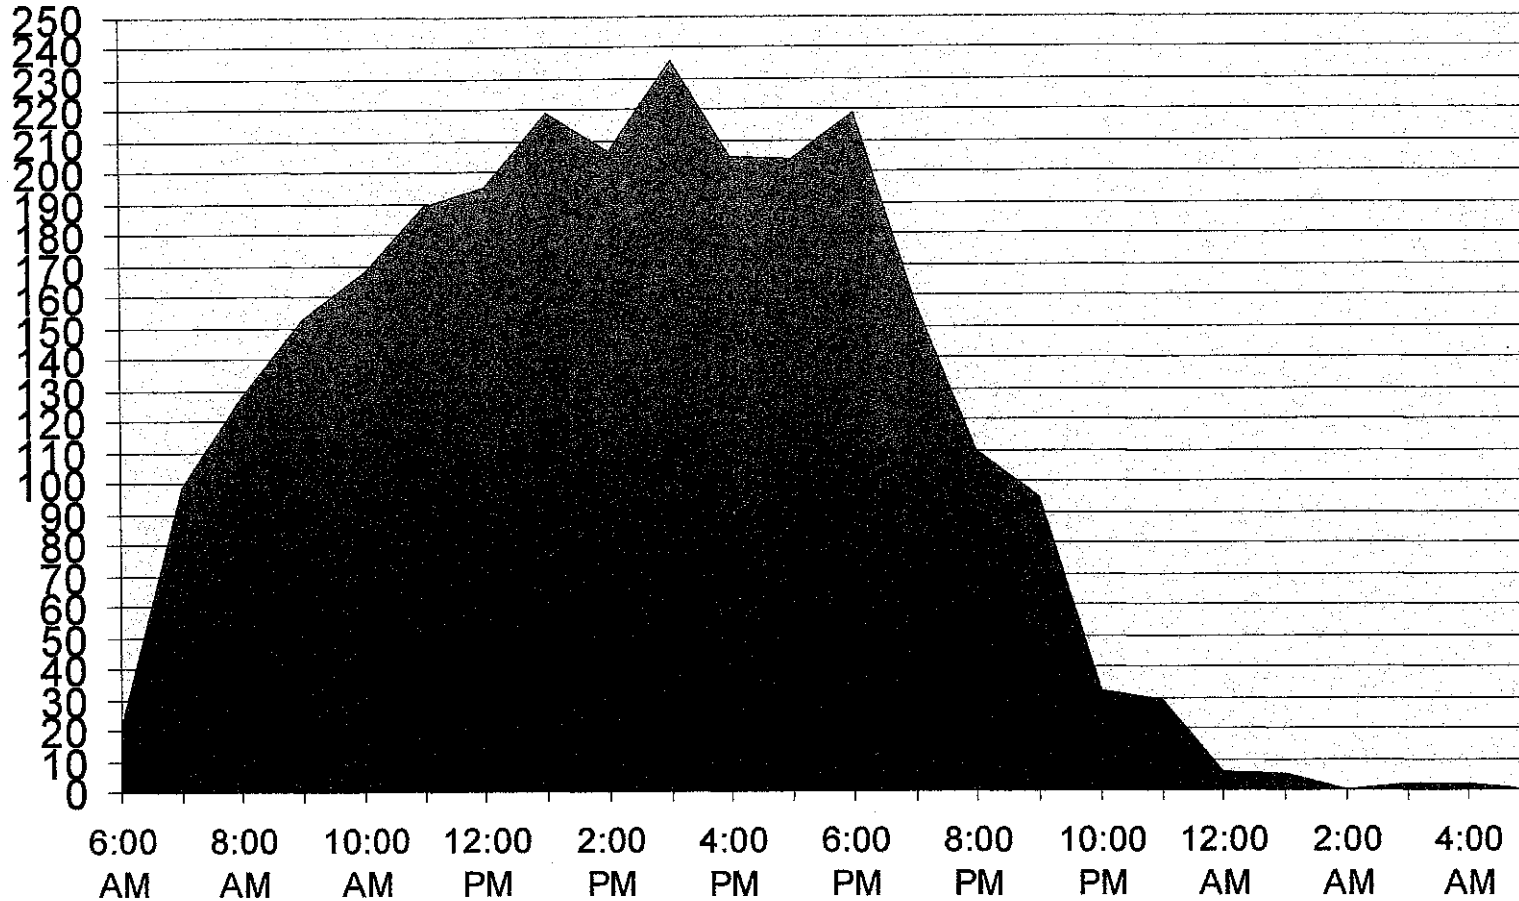

CAPISTRANO BAY
DISTRICT

Monthly Report

Integrity • Vigilance • Helpfulness

JUNE 2010

CAPISTRANO BAY DISTRICT

Gate Activity Report

June 2010

	SUNDAY	MONDAY	TUESDAY	WEDNESDAY	THURSDAY	FRIDAY	SATURDAY	Grand Totals
Day Shift - 0600 to 1400								
Residents	297	321	399	423	300	380	378	
Visitors	226	228	285	289	247	258	297	
Services	17	373	460	478	397	348	202	
Day Shift - Totals	540	922	1144	1190	944	986	877	6603
Swing Shift - 1400 to 2200								
Residents	326	480	685	626	490	476	411	
Visitors	384	373	504	641	454	444	519	
Services	25	67	104	172	75	116	66	
Swing Shift - Totals	735	920	1293	1439	1019	1036	996	7438
Grave Shift - 2200 to 0600								
Residents	38	23	33	33	27	90	94	
Visitors	22	35	35	39	23	51	57	
Services	4	4	4	5	4	0	0	
Grave Shift - Totals	64	62	72	77	54	141	151	621
Daily Totals	1339	1904	2509	2706	2017	2163	2024	14662
Daily Totals RESIDENTS	661	824	1117	1082	817	946	883	6330
Daily Totals VISITORS	632	636	824	969	724	753	873	5411
Daily Totals SERVICES	46	444	568	655	476	464	268	2921

CAPISTRANO BAY DISTRICT June 2010 Main Gate Daily Totals

CAPISTRANO BAY DISTRICT
JUNE 2010
Main Gate Hourly Traffic Flow

CAPISTRANO BAY DISTRICT

Incident Summary Report

June-2010

REPORT DATE	TIME	CLASSIFICATION	INCIDENT LOCATION	PERSON(S) NOTIFIED	POLICE	COMMENTS
6-6-10	08:30 am	Resident complaint about fire ring at 35537	35545 Beach Road	Don Russel	No	Fire Ring Violation Reported
6-28-10	08:00 am	Resident report of unattended bike	35821 Beach Road	Don Russel	No	Bicycle taken to District Mgr