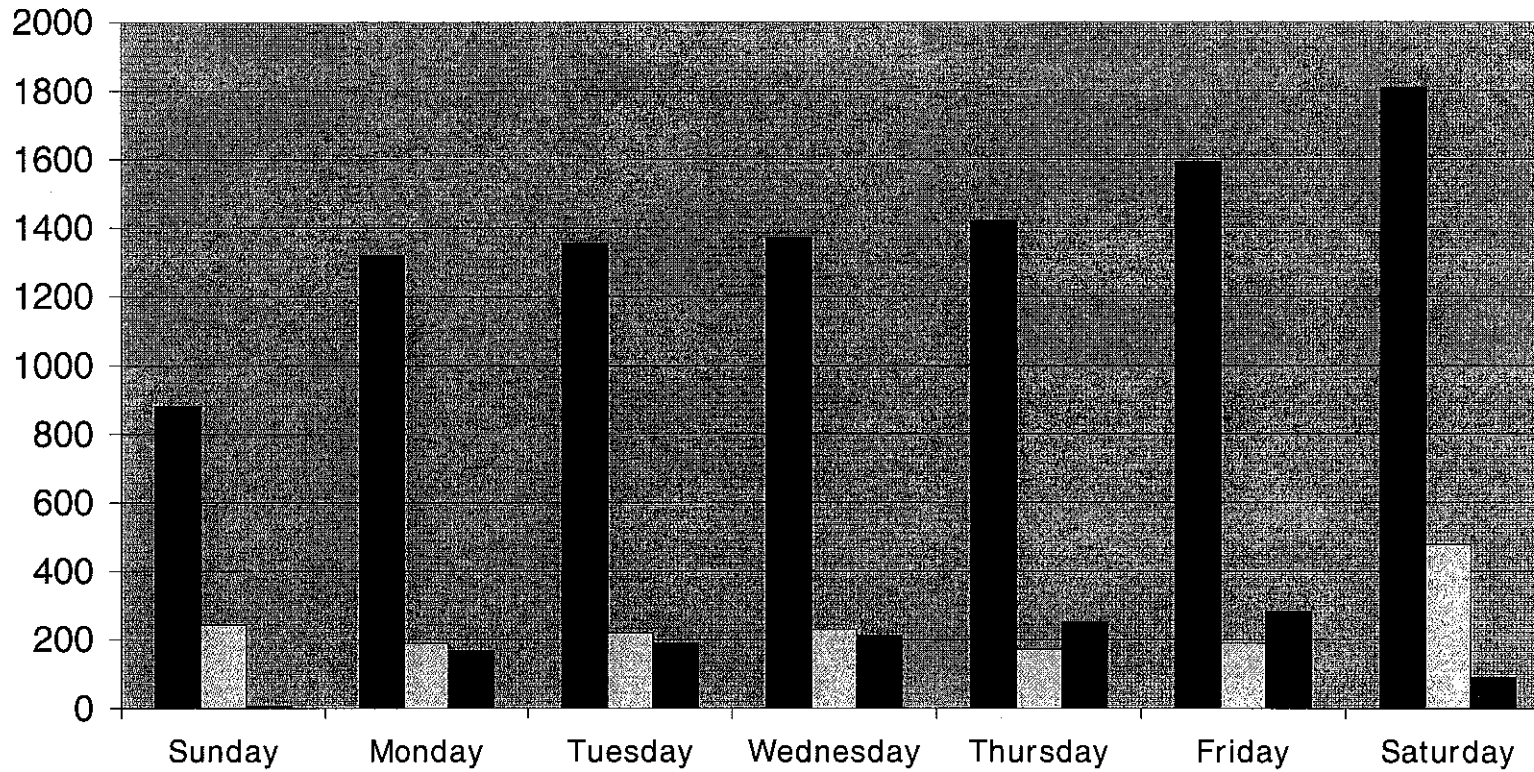

	SUNDAY	MONDAY	TUESDAY	WEDNESDAY	THURSDAY	FRIDAY	SATURDAY	Grand Totals
Day Shift - 0600 to 1400								
Residents	41	337	299	348	382	373	576	
Visitors	49	26	16	33	52	28	218	
Services	2	131	140	158	242	257	73	
Day Shift - Totals	92	494	455	539	676	658	867	3781
Swing Shift - 1400 to 2200								
Residents	676	832	922	906	874	993	975	
Visitors	189	148	172	172	105	143	247	
Services	5	36	45	45	10	25	17	
Swing Shift - Totals	870	1016	1139	1123	989	1161	1239	7537
Grave Shift - 2200 to 0600								
Residents	165	148	135	117	163	226	258	
Visitors	5	15	32	25	15	19	13	
Services	0	0	5	8	0	0	0	
Grave Shift - Totals	170	163	172	150	178	245	271	1349
Daily Totals	1132	1673	1766	1812	1843	2064	2377	12667
Daily Totals RESIDENTS	882	1317	1356	1371	1419	1592	1809	9746
Daily Totals VISITORS	243	189	220	230	172	190	478	1722
Daily Totals SERVICES	7	167	190	211	252	282	90	1199

CAPISTRANO BAY DISTRICT JULY 2010 Main Gate Daily Totals

CAPISTRANO BAY DISTRICT
JULY 2010
Main Gate Hourly Traffic Flow

CAPISTRANO BAY DISTRICT

Incident Summary Report

July-2010

REPORT DATE	TIME	CLASSIFICATION	INCIDENT LOCATION	PERSON(S) NOTIFIED	POLICE	COMMENTS
07/21/2010	0905	Unattended Bicycle	RR track near 1st outlet	Don Russel	No	Placed In DM Office