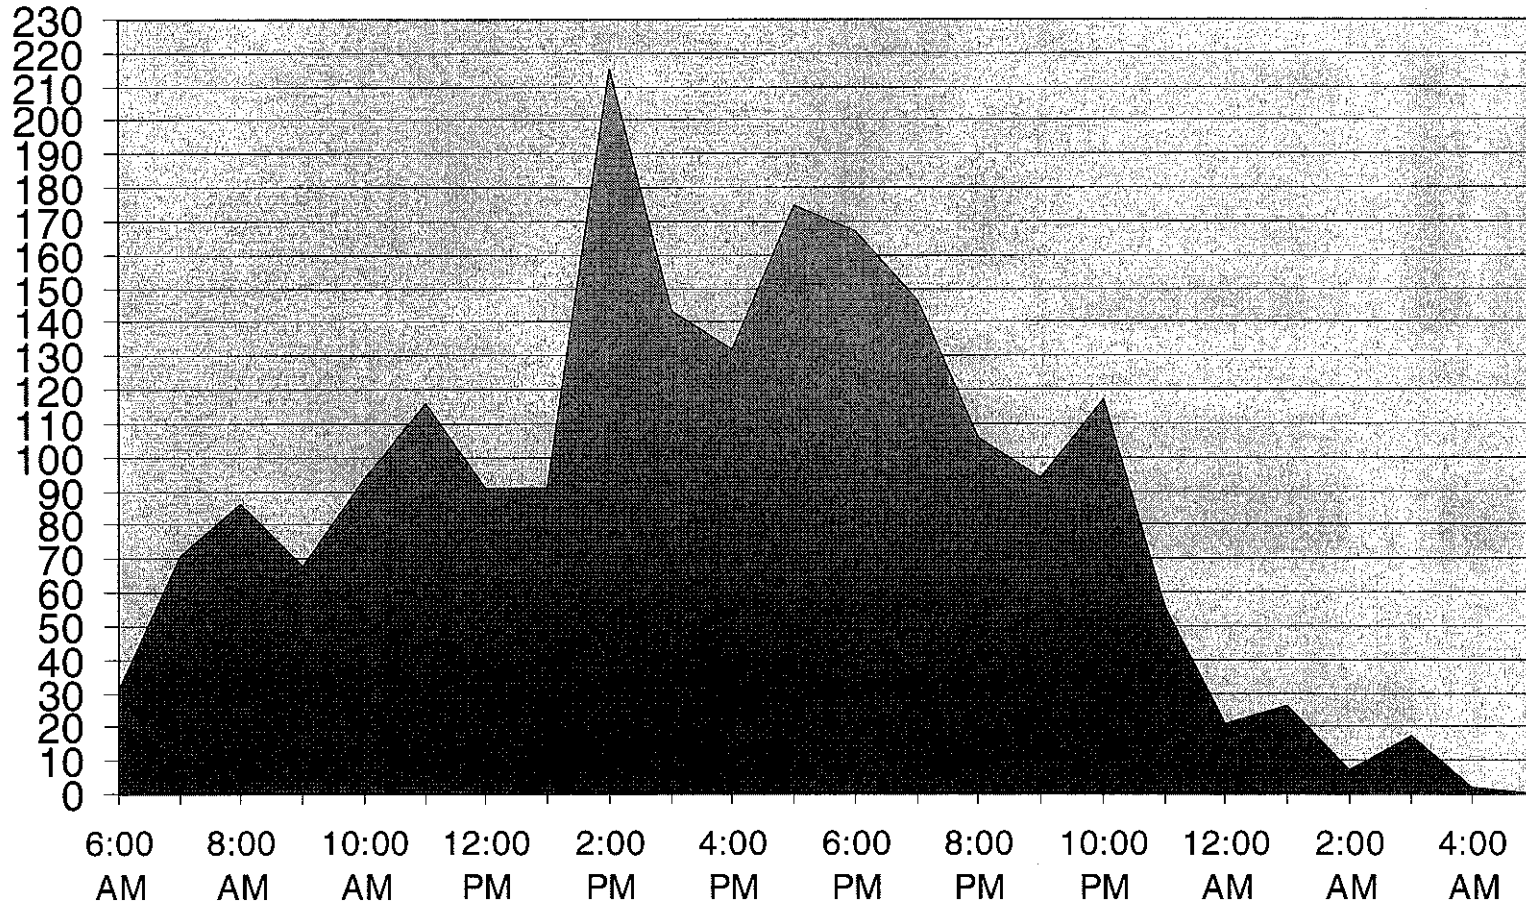

	SUNDAY	MONDAY	TUESDAY	WEDNESDAY	THURSDAY	FRIDAY	SATURDAY	Grand Totals
Day Shift - 0600 to 1400								
Residents	41	337	299	348	382	373	576	
Visitors	49	26	16	33	52	28	218	
Services	2	131	140	158	242	257	73	
Day Shift - Totals	92	494	455	539	676	658	867	3781
Swing Shift - 1400 to 2200								
Residents	676	832	922	906	874	993	975	
Visitors	189	148	172	172	105	143	247	
Services	5	36	45	45	10	25	17	
Swing Shift - Totals	870	1016	1139	1123	989	1161	1239	7537
Grave Shift - 2200 to 0600								
Residents	165	148	135	117	163	226	258	
Visitors	5	15	32	25	15	19	13	
Services	0	0	5	8	0	0	0	
Grave Shift - Totals	170	163	172	150	178	245	271	1349
Daily Totals	1132	1673	1766	1812	1843	2064	2377	12667
Daily Totals RESIDENTS	882	1317	1356	1371	1419	1592	1809	9746
Daily Totals VISITORS	243	189	220	230	172	190	478	1722
Daily Totals SERVICES	7	167	190	211	252	282	90	1199

CAPISTRANO BAY DISTRICT JULY 2010 Main Gate Daily Totals

CAPISTRANO BAY DISTRICT
JULY 2010
Main Gate Hourly Traffic Flow

CAPISTRANO BAY DISTRICT

Incident Summary Report

July-2010

REPORT DATE	TIME	CLASSIFICATION	INCIDENT LOCATION	PERSON(S) NOTIFIED	POLICE	COMMENTS
07/21/2010	0905	Unattended Bicycle	RR track near 1st outlet	Don Russel	No	Placed In DM Office