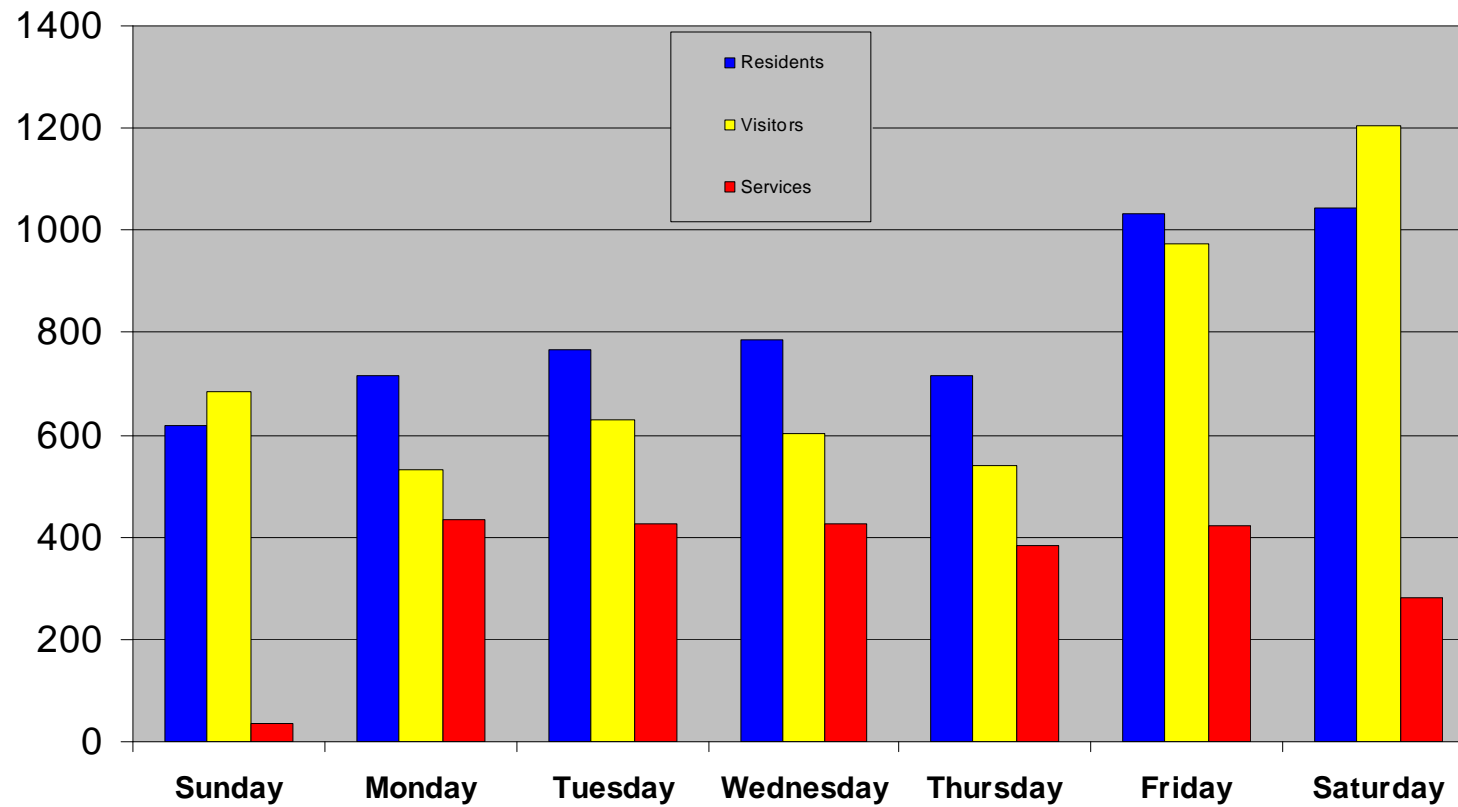

CAPISTRANO BAY DISTRICT

Gate Activity Report

(APRIL-2011)

	SUNDAY	MONDAY	TUESDAY	WEDNESDAY	THURSDAY	FRIDAY	SATURDAY	Grand Totals
Day Shift - 0600 to 1400								
Residents	333	246	316	268	279	420	469	
Visitors	371	155	204	196	192	269	539	
Services	27	340	413	342	326	362	254	
Day Shift - Totals	731	741	933	806	797	1051	1262	6321
Swing Shift - 1400 to 2200								
Residents	265	442	434	489	414	498	476	
Visitors	297	361	394	374	307	559	558	
Services	4	90	73	80	52	56	23	
Swing Shift - Totals	566	893	901	943	773	1113	1057	6246
Grave Shift - 2200 to 0600								
Residents	20	28	17	28	22	115	99	
Visitors	18	17	31	33	41	144	108	
Services	6	5	5	3	5	5	5	
Grave Shift - Totals	44	50	53	64	68	264	212	755
Daily Totals	1341	1684	1887	1813	1638	2428	2531	13322
Daily Totals RESIDENTS	618	716	767	785	715	1033	1044	5678
Daily Totals VISITORS	686	533	629	603	540	972	1205	5168
Daily Totals SERVICES	37	435	491	425	383	423	282	2476

CAPISTRANO BAY DISTRICT (APRIL-2011) Main Gate Daily Totals