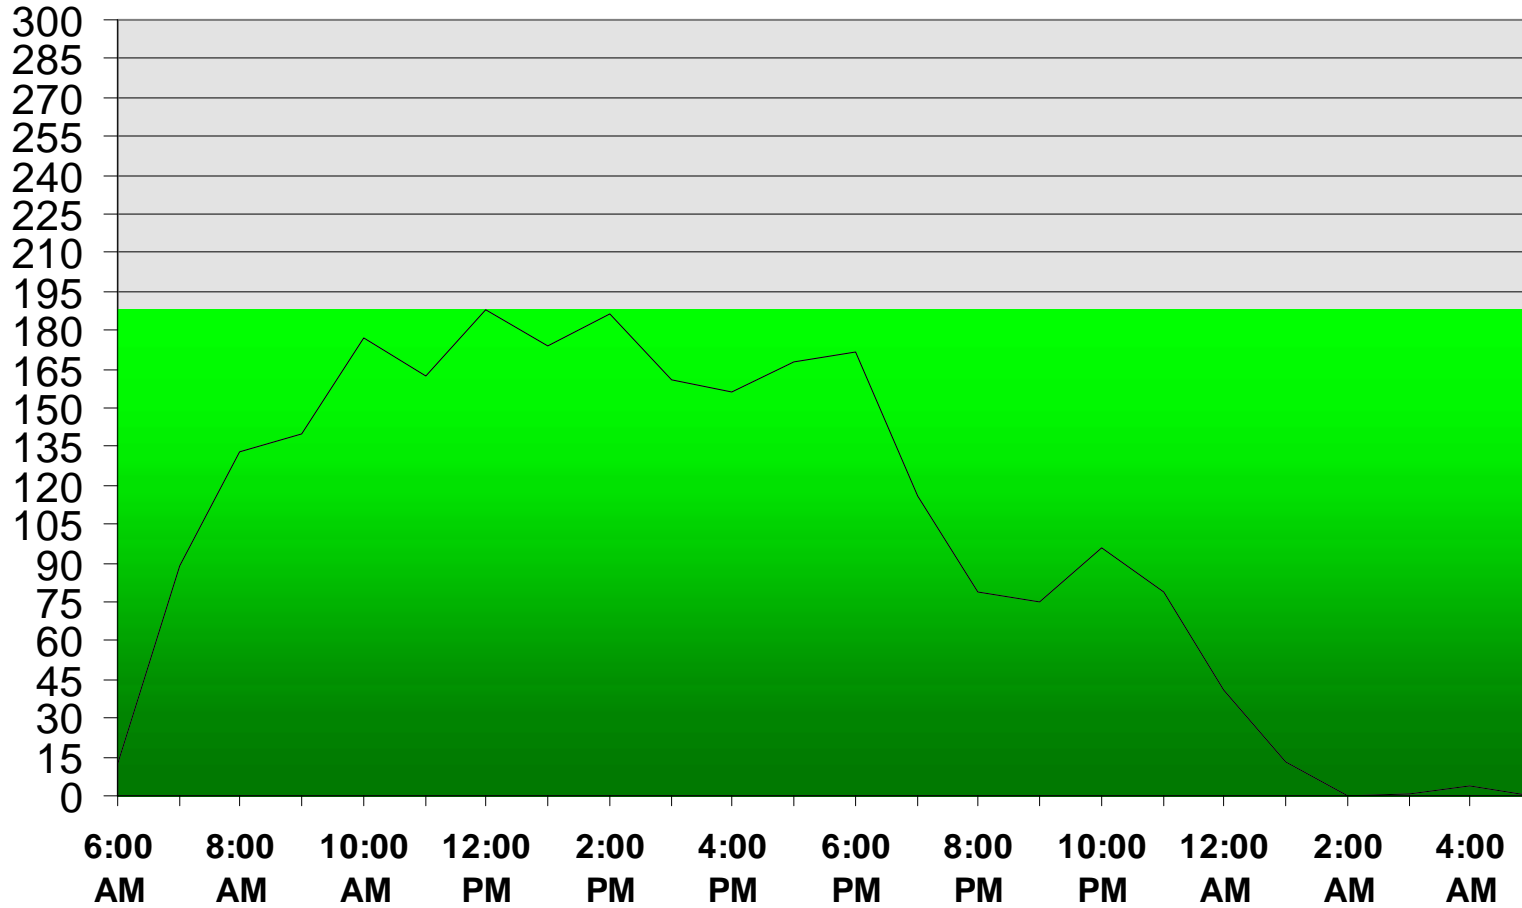

CAPISTRANO BAY DISTRICT
(APRIL-2011)
Main Gate Hourly Traffic Flow