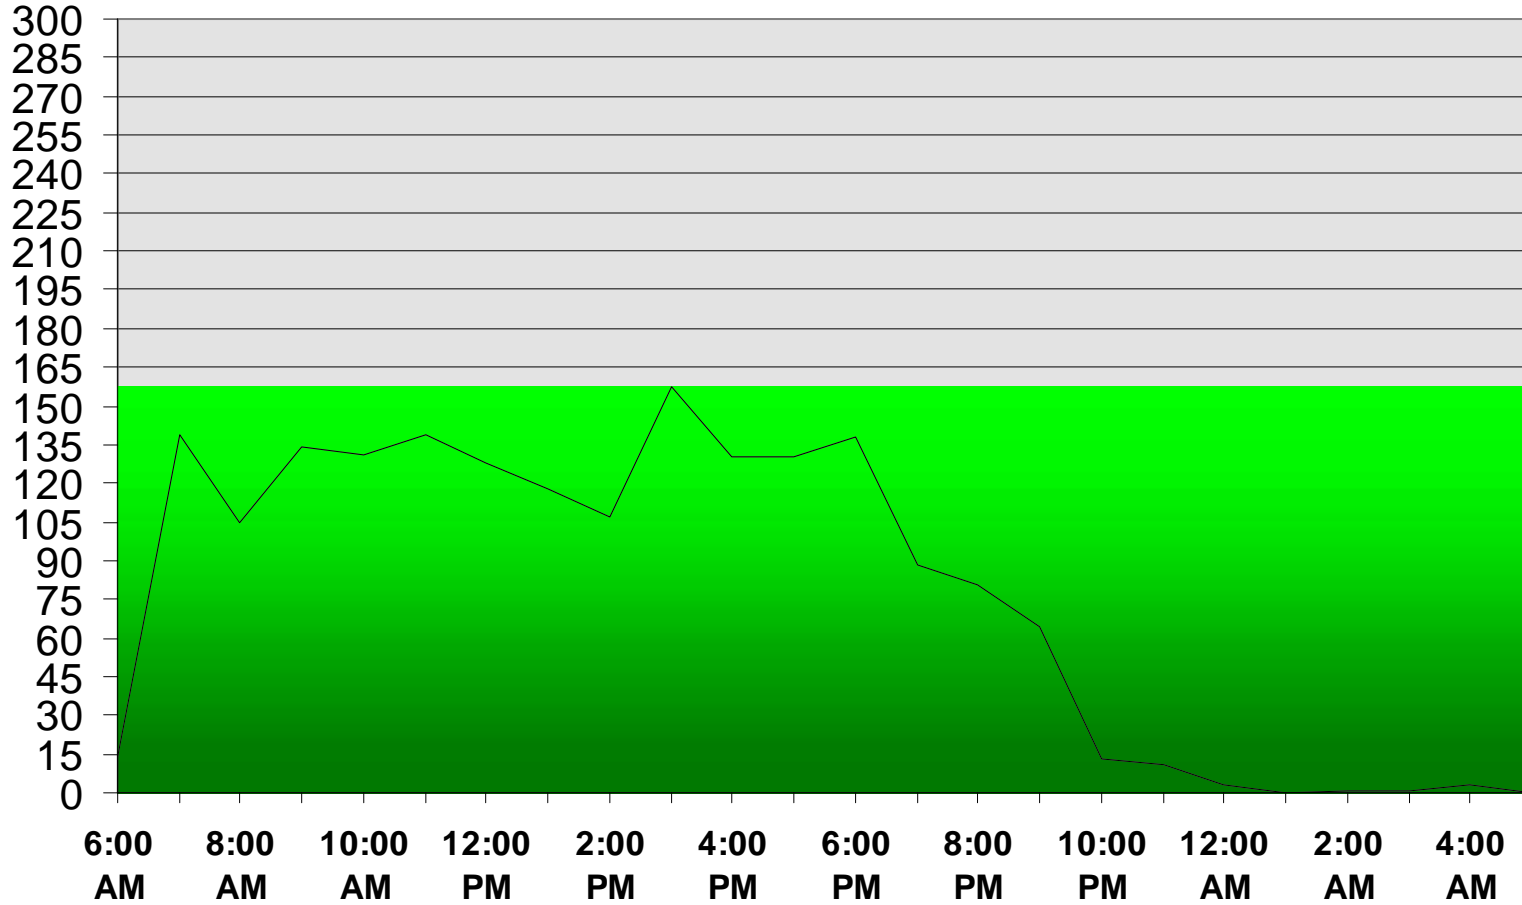

Gate Activity Report

(DECEMBER-2011)

	SUNDAY	MONDAY	TUESDAY	WEDNESDAY	THURSDAY	FRIDAY	SATURDAY	Grand Totals
Day Shift - 0600 to 1400								
Residents	239	189	198	236	225	297	421	
Visitors	201	145	136	164	191	193	313	
Services	11	361	431	529	542	608	182	
Day Shift - Totals	451	695	765	929	958	1098	916	5812
Swing Shift - 1400 to 2200								
Residents	274	378	349	419	303	510	431	
Visitors	166	343	312	305	234	238	301	
Services	4	63	70	87	70	41	30	
Swing Shift - Totals	444	784	731	811	607	789	762	4928
Grave Shift - 2200 to 0600								
Residents	8	4	7	4	15	73	116	
Visitors	15	18	22	24	40	83	96	
Services	5	4	4	4	5	5	6	
Grave Shift - Totals	28	26	33	32	60	161	218	558
Daily Totals	923	1505	1529	1772	1625	2048	1896	11298
Daily Totals RESIDENTS	521	571	554	659	543	880	968	4696
Daily Totals VISITORS	382	506	470	493	465	514	710	3540
Daily Totals SERVICES	20	428	505	620	617	654	218	3062

CAPISTRANO BAY DISTRICT
(DECEMBER-2011) Main Gate Daily Totals

CAPISTRANO BAY DISTRICT
(DECEMBER-2011)
Main Gate Hourly Traffic Flow

INCIDENT SUMMARY REPORT

DECEMBER 2011

Securitas Security Services USA, Inc.

CAPISTRANO BAY DISTRICT

Incident Summary Report (DECEMBER-2011)

REPORT DATE	TIME	CLASSIFICATION	INCIDENT LOCATION	PERSON(S) NOTIFIED	POLICE	COMMENTS
12/22/2011	1430	RESIDENT AT #251 HAD OIL MARKS AND STAINS OF THEIR DRIVEWAY	251 BEACH RD.	N/A	NO	N/A
12/3/2011	1013	MALE WITH SUSPICIOUS ACTIVITY LOOKING INTO VEHICLES	35721 BEACH RD.	POLICE	YES	SHERRIFF DEPT NOTIFIED AND GIVEN A DESCRIPTION OF THE PERSON