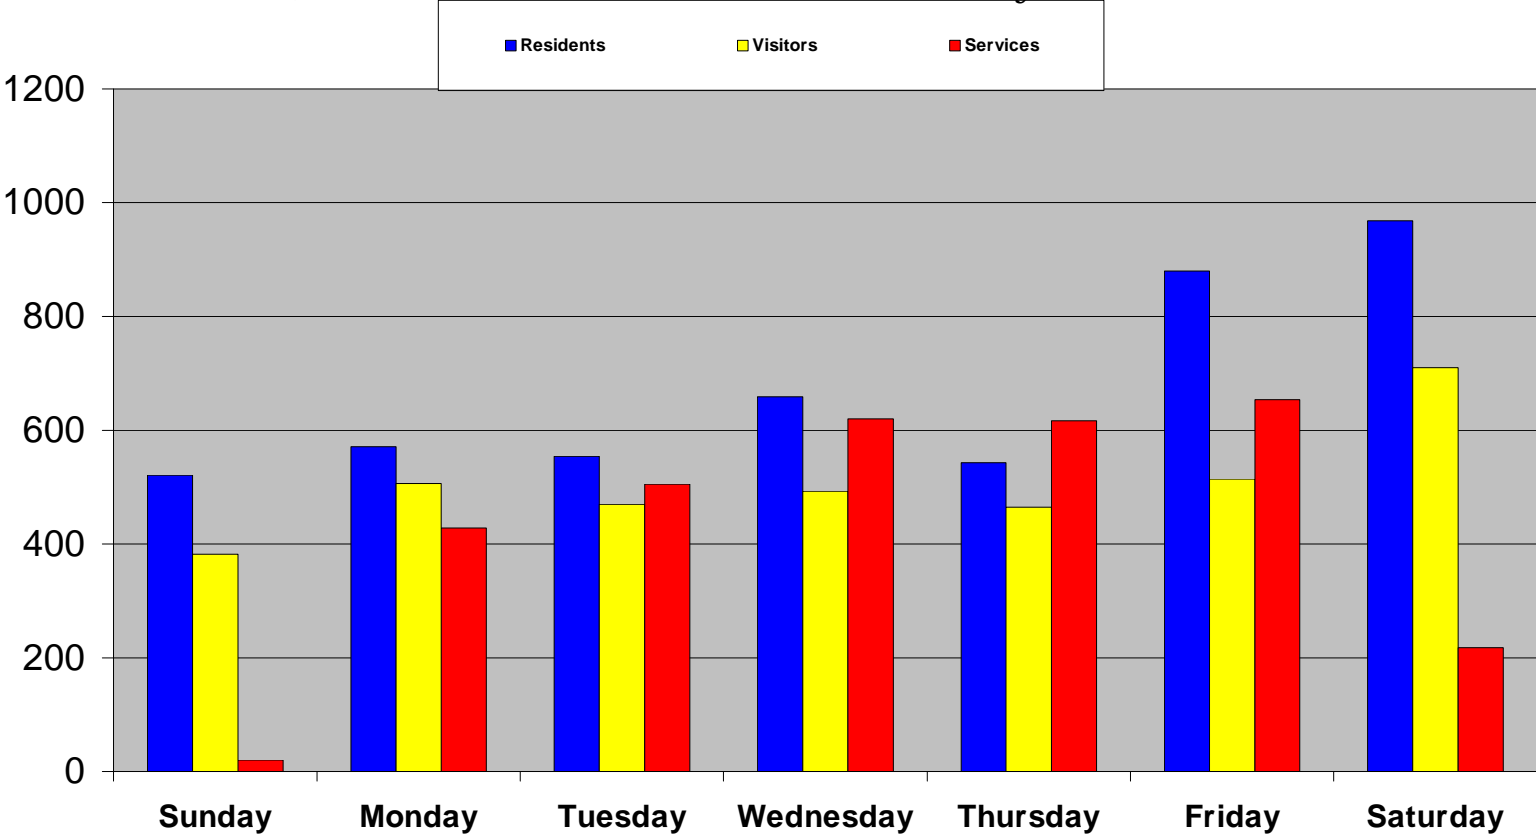

CAPISTRANO BAY DISTRICT

Gate Activity Report

(DECEMBER-2011)

	SUNDAY	MONDAY	TUESDAY	WEDNESDAY	THURSDAY	FRIDAY	SATURDAY	Grand Totals
Day Shift - 0600 to 1400								
Residents	239	189	198	236	225	297	421	
Visitors	201	145	136	164	191	193	313	
Services	11	361	431	529	542	608	182	
Day Shift - Totals	451	695	765	929	958	1098	916	5812
Swing Shift - 1400 to 2200								
Residents	274	378	349	419	303	510	431	
Visitors	166	343	312	305	234	238	301	
Services	4	63	70	87	70	41	30	
Swing Shift - Totals	444	784	731	811	607	789	762	4928
Grave Shift - 2200 to 0600								
Residents	8	4	7	4	15	73	116	
Visitors	15	18	22	24	40	83	96	
Services	5	4	4	4	5	5	6	
Grave Shift - Totals	28	26	33	32	60	161	218	558
Daily Totals	923	1505	1529	1772	1625	2048	1896	11298
Daily Totals RESIDENTS	521	571	554	659	543	880	968	4696
Daily Totals VISITORS	382	506	470	493	465	514	710	3540
Daily Totals SERVICES	20	428	505	620	617	654	218	3062

CAPISTRANO BAY DISTRICT
(DECEMBER-2011) Main Gate Daily Totals