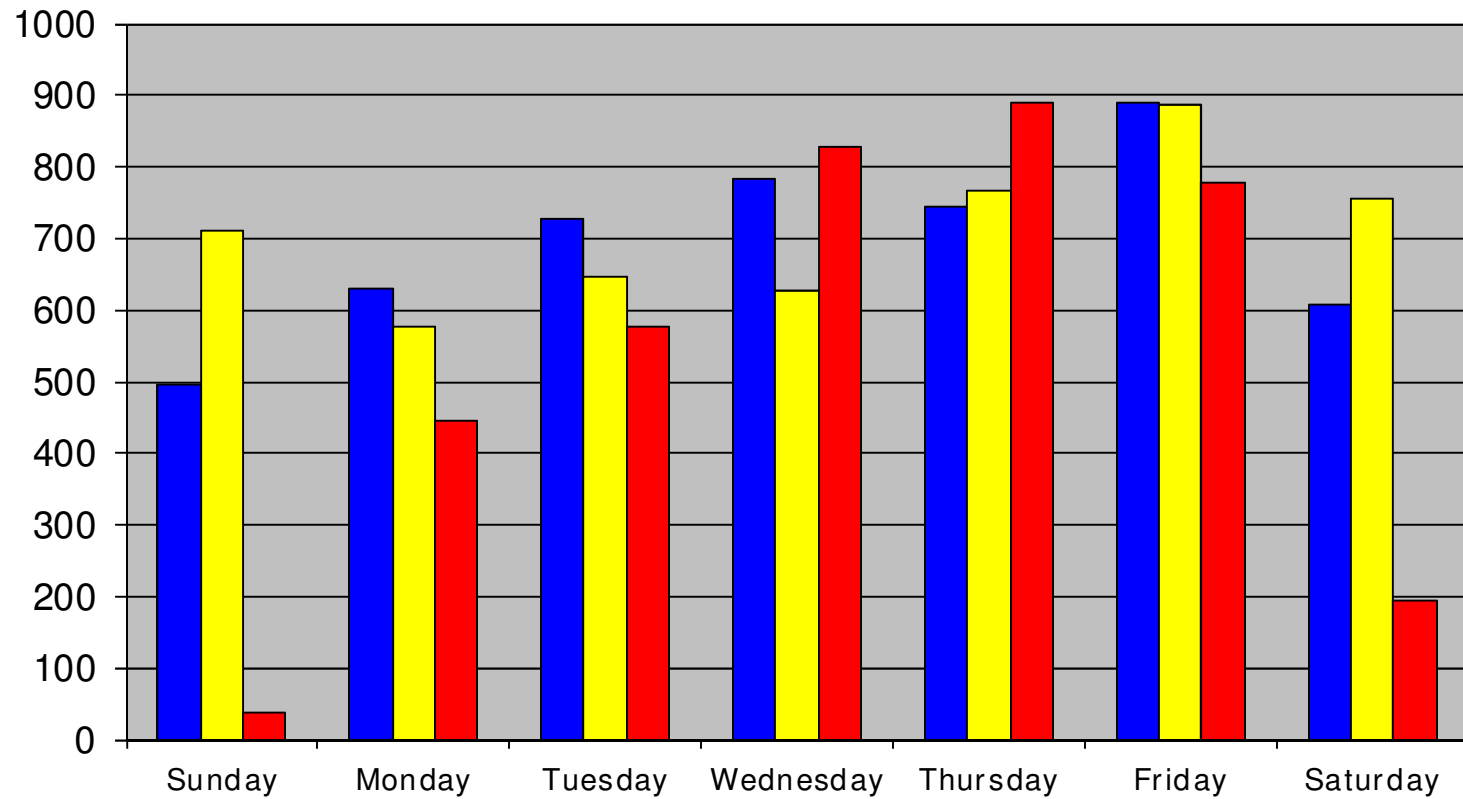

CAPISTRANO BAY DISTRICT

Gate Activity Report

(May-2013)

	SUNDAY	MONDAY	TUESDAY	WEDNESDAY	THURSDAY	FRIDAY	SATURDAY	Grand Totals
Day Shift - 0600 to 1400								
Residents	264	279	243	310	315	320	261	
Visitors	305	205	203	208	212	226	276	
Services	25	373	490	699	646	615	170	
Day Shift - Totals	594	857	936	1217	1173	1161	707	6645
Swing Shift - 1400 to 2200								
Residents	207	326	466	445	362	526	321	
Visitors	381	352	401	382	494	584	433	
Services	10	68	79	125	116	133	24	
Swing Shift - Totals	598	746	946	952	972	1243	778	6235
Grave Shift - 2200 to 0600								
Residents	25	26	18	28	38	45	26	
Visitors	26	21	42	38	38	76	47	
Services	4	4	7	5	5	30	1	
Grave Shift - Totals	55	51	67	71	81	151	74	550
Daily Totals	1247	1654	1949	2240	2226	2555	1559	13430
Daily Totals RESIDENTS	496	631	727	783	715	891	608	4851
Daily Totals VISITORS	712	578	646	628	744	886	756	4950
Daily Totals SERVICES	39	445	576	829	767	778	195	3629

CAPISTRANO BAY DISTRICT
(May-2013) Main Gate Daily Totals