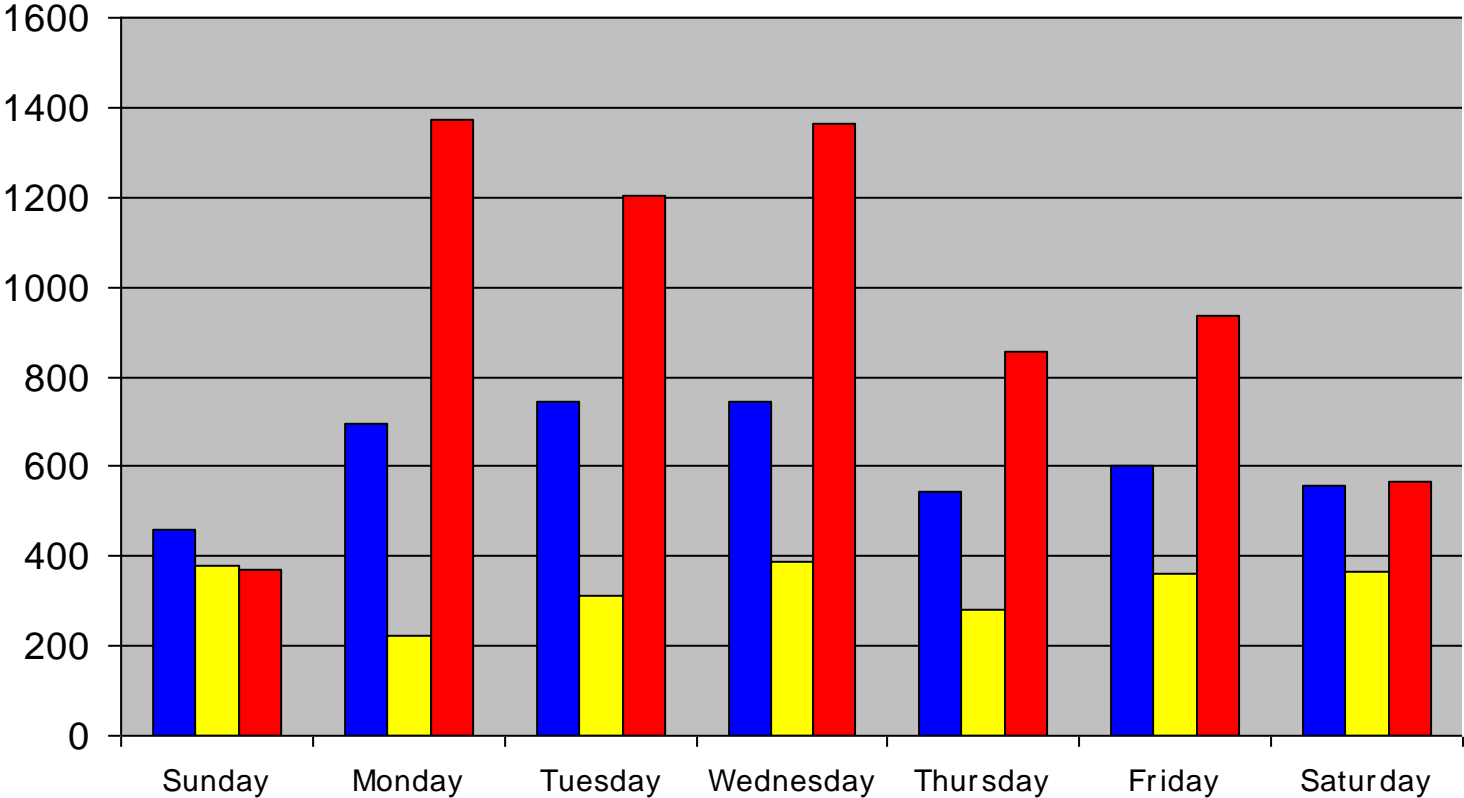

CAPISTRANO BAY DISTRICT

Gate Activity Report

(December-2014)

	SUNDAY	MONDAY	TUESDAY	WEDNESDAY	THURSDAY	FRIDAY	SATURDAY	Grand Totals
Day Shift - 0600 to 1400								
Residents	226	280	295	305	216	225	258	
Visitors	153	86	86	127	131	92	143	
Services	181	944	911	957	586	591	338	
Day Shift - Totals	560	1310	1292	1389	933	908	739	7131
Swing Shift - 1400 to 2200								
Residents	224	411	424	402	303	345	267	
Visitors	214	122	211	236	141	244	212	
Services	178	412	263	383	254	327	207	
Swing Shift - Totals	616	945	898	1021	698	916	686	5780
Grave Shift - 2200 to 0600								
Residents	11	4	25	39	26	30	31	
Visitors	10	13	15	23	11	23	9	
Services	13	18	30	25	14	18	20	
Grave Shift - Totals	34	35	70	87	51	71	60	392
Daily Totals	1210	2290	2260	2497	1682	1895	1485	13319
Daily Totals RESIDENTS	461	695	744	746	545	600	556	4347
Daily Totals VISITORS	377	221	312	386	283	359	364	2302
Daily Totals SERVICES	372	1374	1204	1365	854	936	565	6670

CAPISTRANO BAY DISTRICT (December-2014) Main Gate Daily Totals