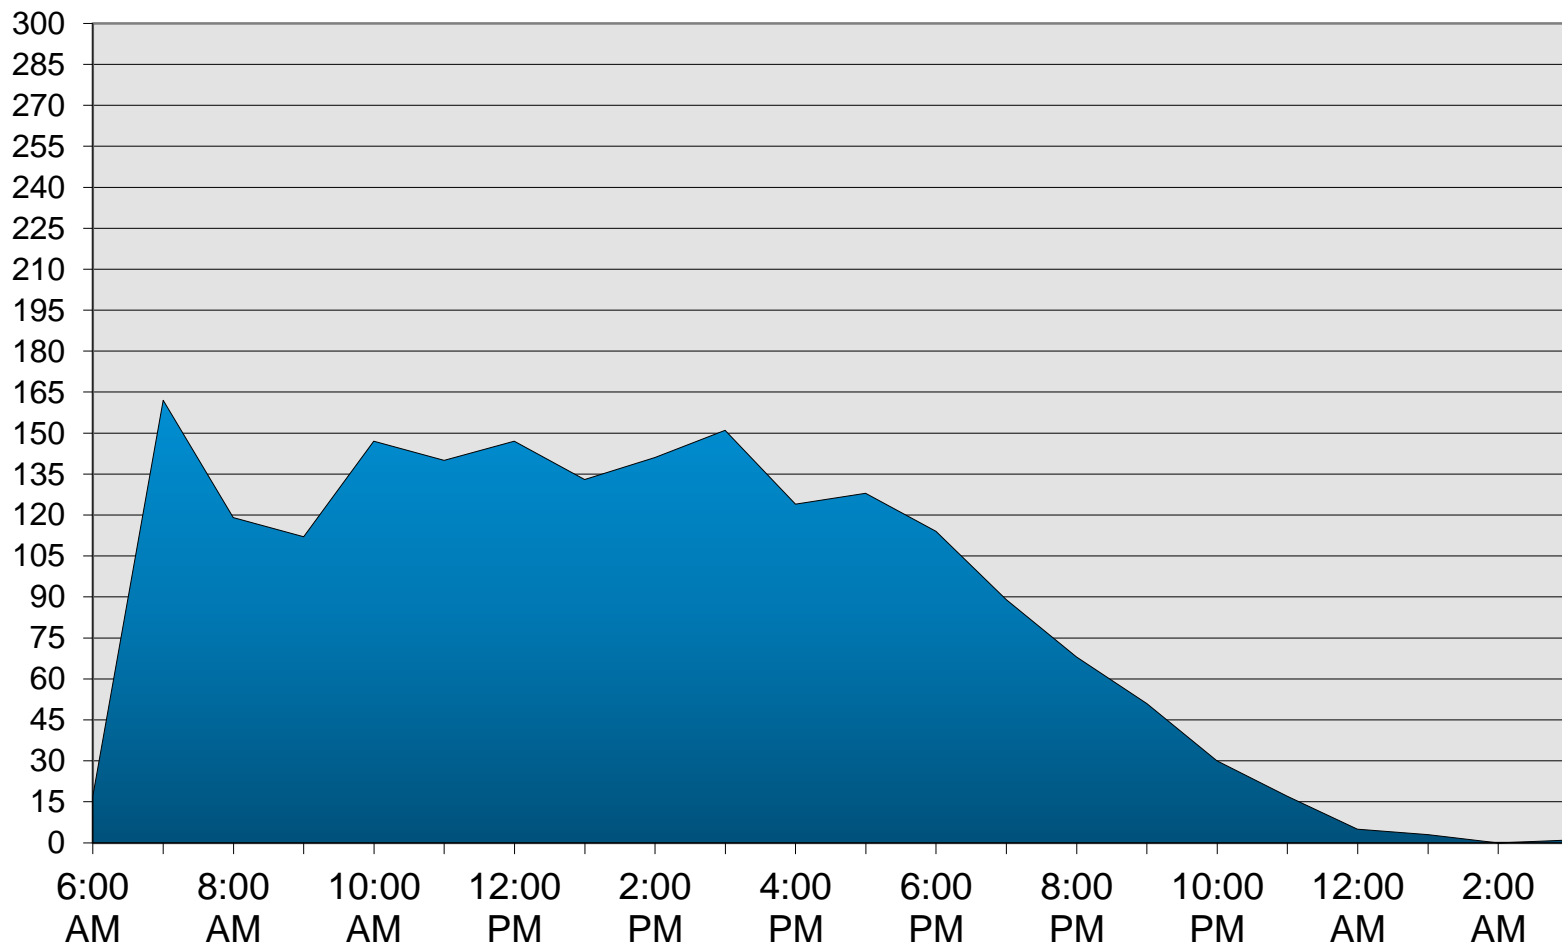

	SUNDAY	MONDAY	TUESDAY	WEDNESDAY	THURSDAY	FRIDAY	SATURDAY	Grand Totals
Day Shift - 0600 to 1400								
Residents	198	197	290	259	220	213	232	
Visitors	195	50	70	79	55	88	134	
Services	25	508	781	793	728	663	223	
Rnt/Guest	72	100	155	155	136	116	122	
Day Shift - Totals	490	855	1296	1286	1139	1080	711	6857
Swing Shift - 1400 to 2200								
Residents	257	318	393	385	439	384	330	
Visitors	186	170	157	166	175	186	215	
Services	14	117	145	127	175	110	68	
Rnt/Guest	193	201	266	193	227	216	273	
Swing Shift - Totals	650	806	961	871	1016	896	886	6086
Grave Shift - 2200 to 0600								
Residents	7	11	16	16	14	23	27	
Visitors	12	24	22	19	19	26	33	
Services	7	4	7	8	2	3	3	
Rnt/Guest	12	8	14	16	22	14	21	
Grave Shift - Totals	38	47	38	59	57	66	84	379
Daily Totals	1178	1708	2295	2216	2212	2042	1681	13332
Daily Totals RESIDENTS	462	526	699	660	673	620	589	4229
Daily Totals VISITORS	393	244	249	264	249	300	382	2081
Daily Totals SERVICES	46	629	933	928	905	776	294	4511
Daily Totals RNT/GUEST	277	309	435	364	385	346	416	2532

CAPISTRANO BAY DISTRICT

March - 2016

Main Gate Daily Totals

- Daily Totals RESIDENTS
- Daily Totals VISITORS
- Daily Totals SERVICES
- Daily Totals RNT/GUEST

CAPISTRANO BAY DISTRICT
March-2016
Main Gate Hourly Traffic Flow

CAPISTRANO BAY DISTRICT VIOLATION / CITATION SUMMARY REPORT March - 2016

Date	Time	Location	Plate No	Make / Model	Color	Description / Info
3/2/2016	04:00	R/R side 35067 Beach Rd	7EST260	TOYOTA COROLLA	CHARCOAL	NO PASS DISPLAYED. WARNING ISSUED TO RENTER OF #35067
3/10/16	14:30	35067 Beach Rd	8R18176	FORD F150	NAVY BLUE	ILLEGALLY PARKED IN FIRE LANE AND TRAFFIC LANE CREATING NARROW BOTTLE NECK. REFUSED TO COMPLY WITH POLICY (CONSTRUCTION WORKER)
3/13/16	04:26	35855 Beach Rd	7LCM505	MERCEDES	WHITE	REAR END OF VEHICLE HANGING 2.5 FT. INTO FIRE LANE. WARNING ISSUED.