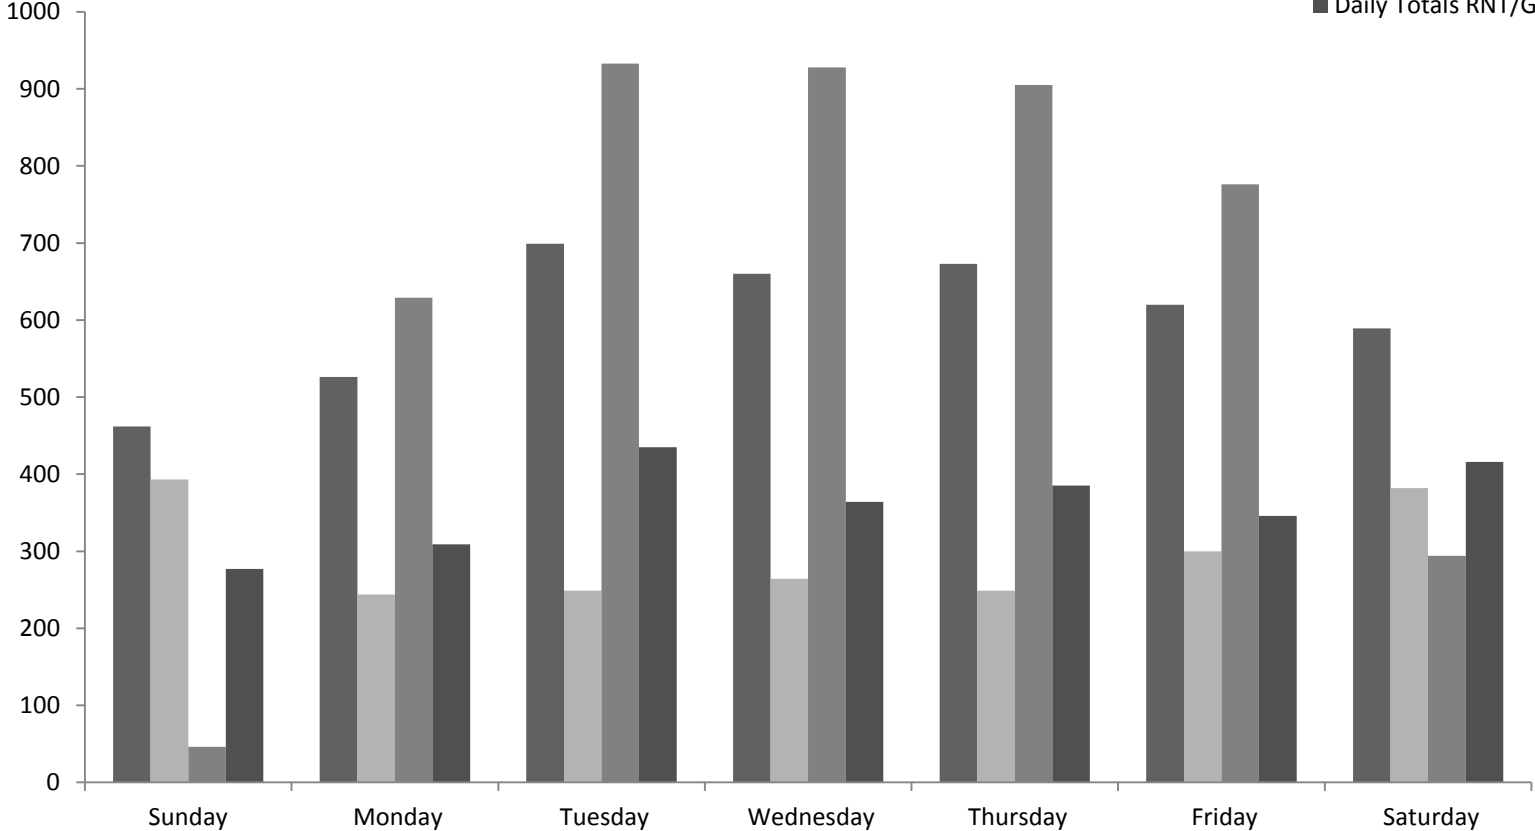

	SUNDAY	MONDAY	TUESDAY	WEDNESDAY	THURSDAY	FRIDAY	SATURDAY	Grand Totals
Day Shift - 0600 to 1400								
Residents	198	197	290	259	220	213	232	
Visitors	195	50	70	79	55	88	134	
Services	25	508	781	793	728	663	223	
Rnt/Guest	72	100	155	155	136	116	122	
Day Shift - Totals	490	855	1296	1286	1139	1080	711	6857
Swing Shift - 1400 to 2200								
Residents	257	318	393	385	439	384	330	
Visitors	186	170	157	166	175	186	215	
Services	14	117	145	127	175	110	68	
Rnt/Guest	193	201	266	193	227	216	273	
Swing Shift - Totals	650	806	961	871	1016	896	886	6086
Grave Shift - 2200 to 0600								
Residents	7	11	16	16	14	23	27	
Visitors	12	24	22	19	19	26	33	
Services	7	4	7	8	2	3	3	
Rnt/Guest	12	8	14	16	22	14	21	
Grave Shift - Totals	38	47	38	59	57	66	84	379
Daily Totals	1178	1708	2295	2216	2212	2042	1681	13332
Daily Totals RESIDENTS	462	526	699	660	673	620	589	4229
Daily Totals VISITORS	393	244	249	264	249	300	382	2081
Daily Totals SERVICES	46	629	933	928	905	776	294	4511
Daily Totals RNT/GUEST	277	309	435	364	385	346	416	2532

CAPISTRANO BAY DISTRICT

March - 2016

Main Gate Daily Totals

- Daily Totals RESIDENTS
- Daily Totals VISITORS
- Daily Totals SERVICES
- Daily Totals RNT/GUEST

CAPISTRANO BAY DISTRICT
March-2016
Main Gate Hourly Traffic Flow