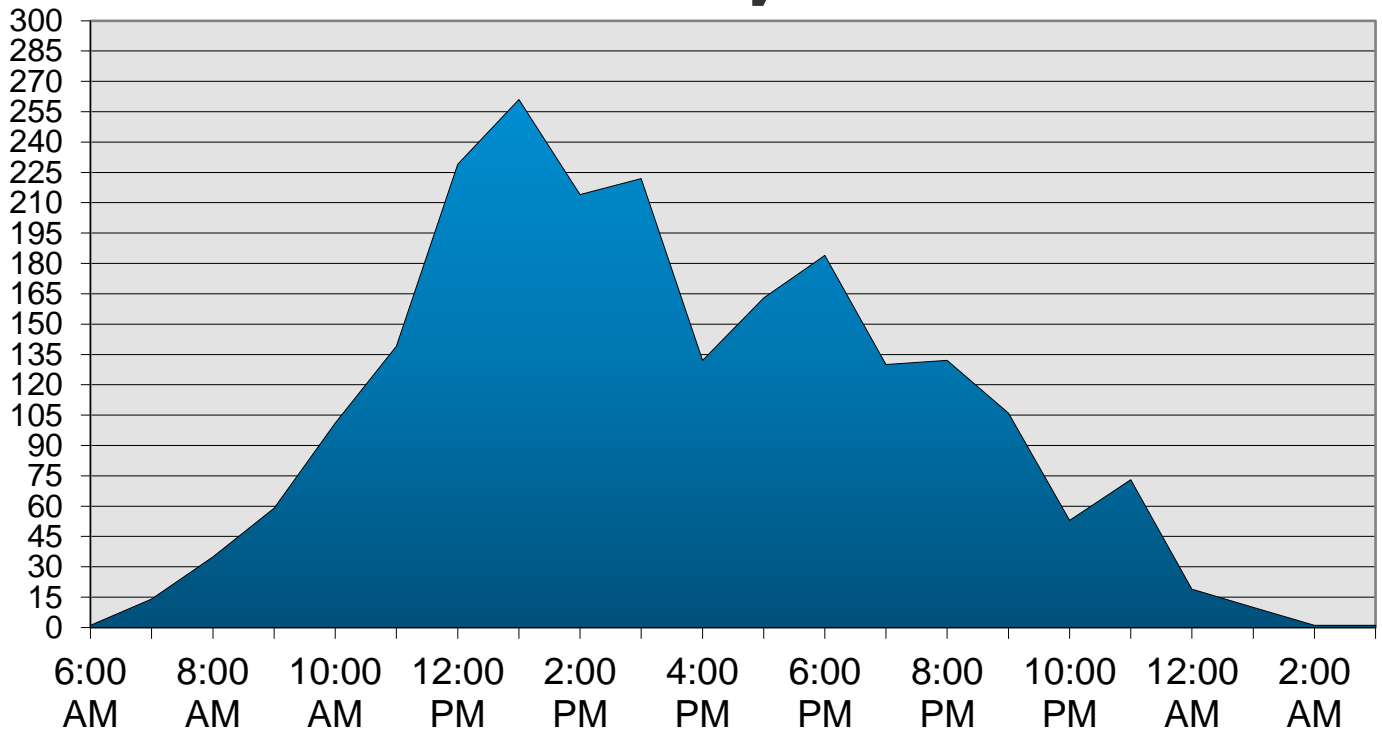

CAPISTRANO BAY DISTRICT July-2016 Main Gate Hourly Traffic Flow