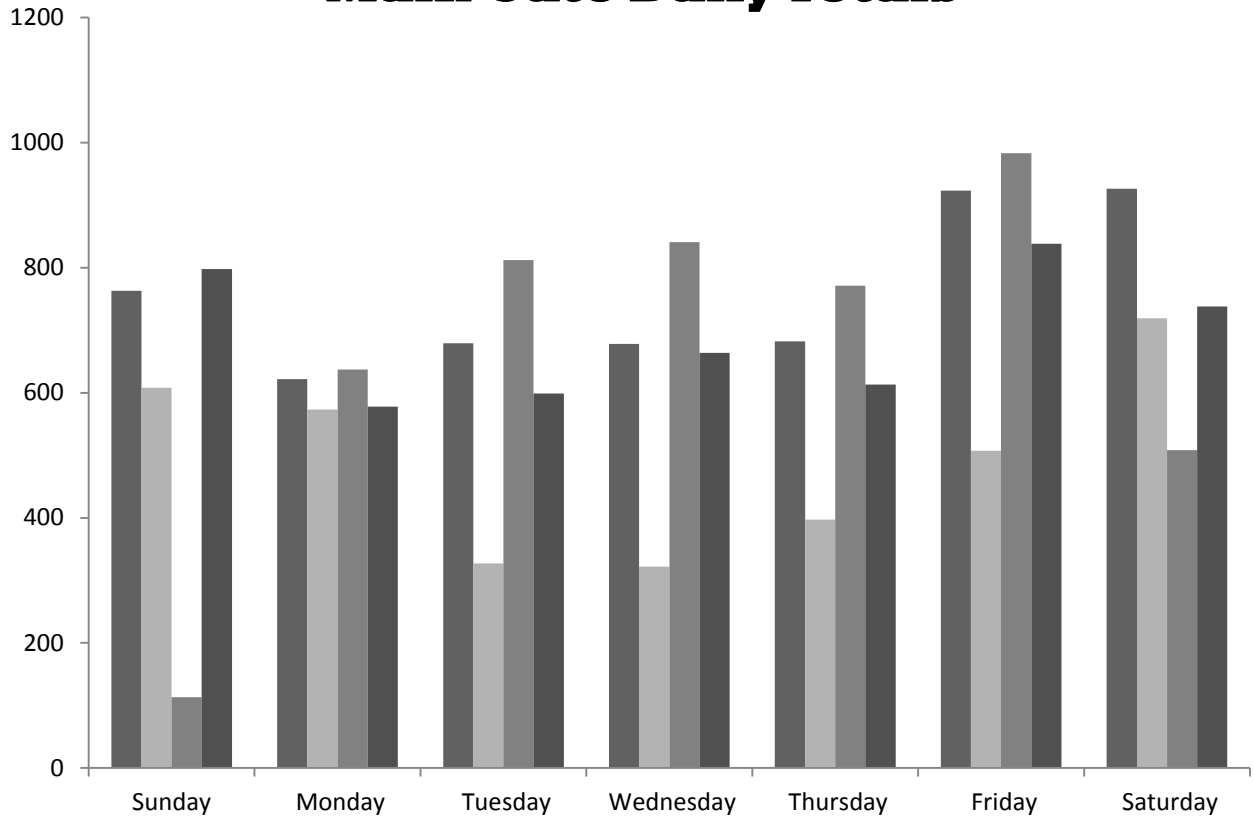

CAPISTRANO BAY DISTRICT

Gate Activity Report

July-2016

	SUNDAY	MONDAY	TUESDAY	WEDNESDAY	THURSDAY	FRIDAY	SATURDAY	Grand Totals
Day Shift - 0600 to 1400								
Residents	348	285	253	236	211	305	433	
Visitors	258	216	69	100	64	116	250	
Services	66	534	693	682	661	789	360	
Rnt/Guest	380	244	242	224	227	425	168	
Day Shift - Totals	1052	1279	1257	1242	1163	1635	1211	8839
Swing Shift - 1400 to 2200								
Residents	368	301	395	414	440	551	421	
Visitors	323	332	242	196	308	342	437	
Services	42	96	114	151	101	176	128	
Rnt/Guest	389	308	332	411	355	386	526	
Swing Shift - Totals	1122	1037	1083	1172	1204	1455	1512	8585
Grave Shift - 2200 to 0600								
Residents	47	36	31	28	31	67	72	
Visitors	27	25	16	26	25	49	32	
Services	5	7	5	8	9	18	20	
Rnt/Guest	29	26	25	29	31	27	44	
Grave Shift - Totals	108	94	77	91	96	161	168	793
Daily Totals	2282	2410	2417	2505	2463	3251	2891	18219
Daily Totals RESIDENTS	763	622	679	678	682	923	926	5273
Daily Totals VISITORS	608	573	327	322	397	507	719	3453
Daily Totals SERVICES	113	637	812	841	771	983	508	4665
Daily Totals RNT/GUEST	798	578	599	664	613	838	738	4828

CAPISTRANO BAY DISTRICT July - 2016 Main Gate Daily Totals

- Daily Totals RESIDENTS
- Daily Totals VISITORS
- Daily Totals SERVICES