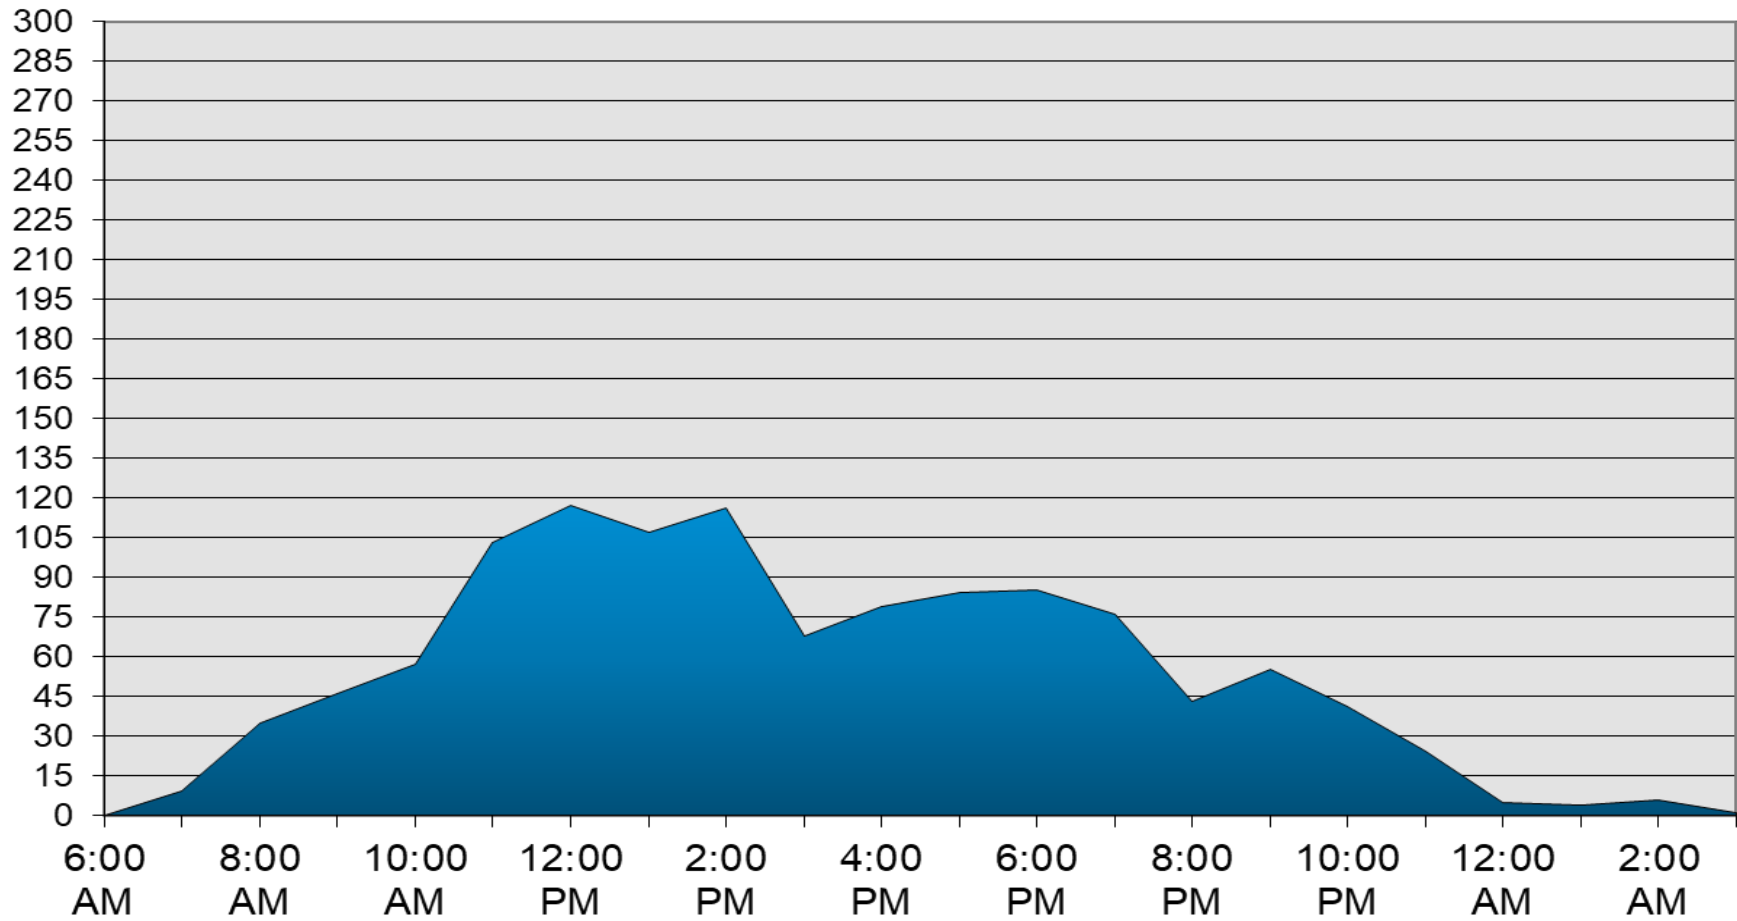

CAPISTRANO BAY DISTRICT
December-2018
Main Gate Hourly Traffic Flow