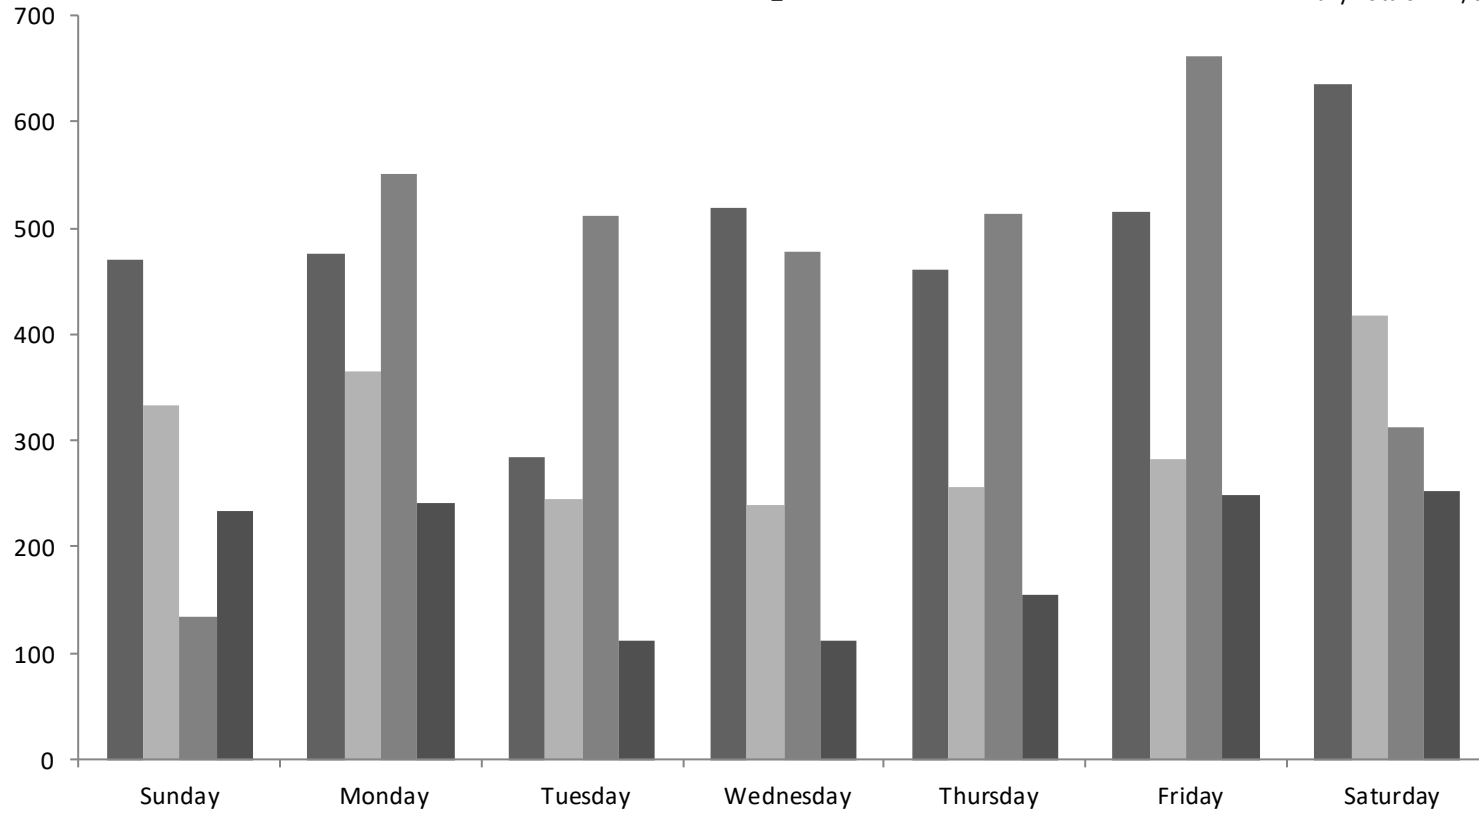

CAPISTRANO BAY DISTRICT

Monthly Report

Integrity Vigilance Helpfulness

December 2018

CAPISTRANO BAY DISTRICT

Gate Activity Report

December-2018

	SUNDAY	MONDAY	TUESDAY	WEDNESDAY	THURSDAY	FRIDAY	SATURDAY	Grand Totals
Day Shift - 0600 to 1400								
Residents	286	252	153	180	139	182	284	
Visitors	145	166	105	82	94	95	165	
Services	68	423	419	389	427	529	255	
Rnt/Guest	83	102	41	35	49	89	89	
Day Shift - Totals	582	943	718	686	709	895	793	5326
Swing Shift - 1400 to 2200								
Residents	169	204	119	319	303	311	313	
Visitors	176	186	132	154	156	172	228	
Services	60	117	90	85	76	129	42	
Rnt/Guest	142	123	68	67	90	142	144	
Swing Shift - Totals	547	630	409	625	625	754	727	4317
Grave Shift - 2200 to 0600								
Residents	16	19	13	19	18	22	38	
Visitors	12	13	8	4	7	15	24	
Services	6	11	2	4	10	4	16	
Rnt/Guest	9	17	3	10	16	18	19	
Grave Shift - Totals	43	60	26	37	51	59	97	382
Daily Totals	1172	1633	1153	1348	1385	1708	1617	10016
Daily Totals RESIDENTS	471	475	285	518	460	515	635	3359
Daily Totals VISITORS	333	365	245	240	257	282	417	2139
Daily Totals SERVICES	134	551	511	478	513	662	313	3162
Daily Totals RNT/GUEST	234	242	112	112	155	249	252	1356

CAPISTRANO BAY DISTRICT DECEMBER - 2018 Main Gate Daily Totals

- Daily Totals RESIDENTS
- Daily Totals VISITORS
- Daily Totals SERVICES
- Daily Totals RNT/GUEST

CAPISTRANO BAY DISTRICT
December-2018
Main Gate Hourly Traffic Flow