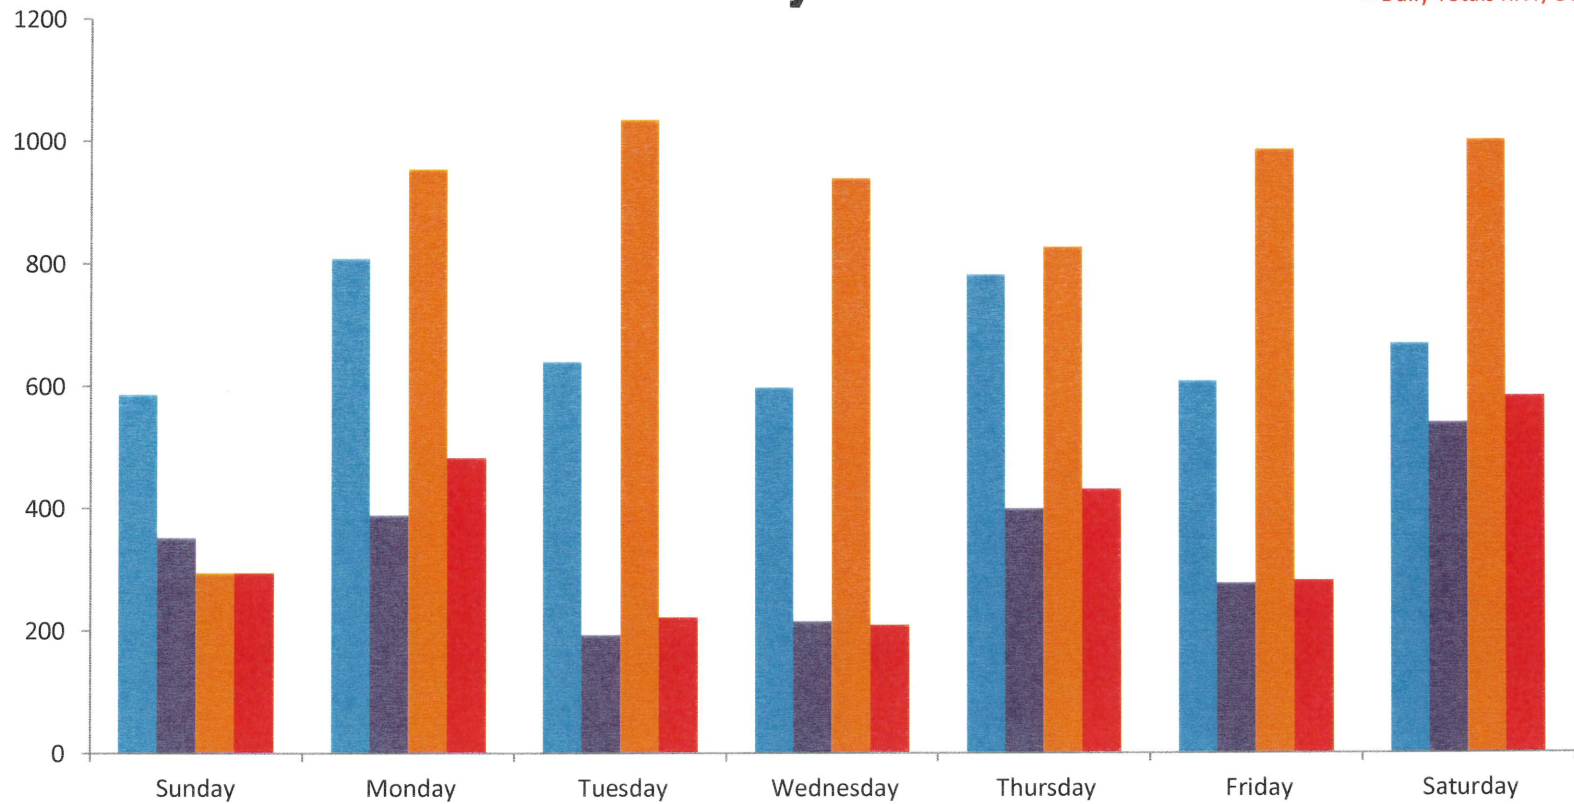

CAPISTRANO BAY DISTRICT

Gate Activity Report

February 21 - March 27

	SUNDAY	MONDAY	TUESDAY	WEDNESDAY	THURSDAY	FRIDAY	SATURDAY	Grand Totals
Day Shift - 0600 to 1400								
Residents	268	227	190	195	211	187	167	
Visitors	146	108	83	70	119	74	265	
Services	159	697	790	779	611	735	621	
Rnt/Guest	102	97	64	60	148	53	321	
Day Shift - Totals	675	1129	1127	1104	1089	1049	1374	7547
Swing Shift - 1400 to 2200								
Residents	264	540	434	383	522	392	445	
Visitors	199	256	101	132	253	182	224	
Services	113	242	231	154	200	235	347	
Rnt/Guest	167	373	145	142	250	215	252	
Swing Shift - Totals	743	1411	911	811	1225	1024	1268	7393
Grave Shift - 2200 to 0600								
Residents	54	41	16	20	49	29	57	
Visitors	7	25	9	13	27	21	51	
Services	22	14	13	6	15	16	34	
Rnt/Guest	25	12	12	7	33	13	10	
Grave Shift - Totals	108	92	50	46	124	79	152	619
Daily Totals	1526	2632	2088	1961	2438	2152	2794	15591
Daily Totals RESIDENTS	586	808	640	598	782	608	669	4691
Daily Totals VISITORS	352	389	193	215	399	277	540	2365
Daily Totals SERVICES	294	953	1034	939	826	986	1002	6034
Daily Totals RNT/GUEST	294	482	221	209	431	281	583	2501

CAPISTRANO BAY DISTRICT February 21 - March 27 Main Gate Daily Totals

- Daily Totals RESIDENTS
- Daily Totals VISITORS
- Daily Totals SERVICES
- Daily Totals RNT/GUEST